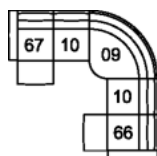

61 Sofa Power Recliner w/ Power Headrest
88 x 40 x 41"
223 x 102 x 104 cm
IA: 67" / 171 cm

63 Loveseat Power Recliner w/ Power Headrest
65 x 40 x 41"
164 x 102 x 104 cm
IA: 44" / 112 cm

68 Console Loveseat Power Recliner w/ Power Headrest
78 x 40 x 41"
197 x 102 x 104 cm

6H Armless Power Recliner w/ Power Headrest
25 x 40 x 41"
62 x 102 x 104 cm

W2 Console w/Storage
14 x 40 x 35"
34 x 102 x 89 cm

66 RHF Power Recliner w/ Power Headrest
67 LHF Power Recliner w/ Power Headrest
32 x 40 x 41"
82 x 102 x 104 cm

POPULAR CONFIGURATIONS

67/10/09/10/66
104 x 104"
265 x 265 cm

67/10/09/W2/10/66
104 x 117"
265 x 298 cm

DIMENSIONS

Seat Depth: 21" / 52 cm
Seat Height: 19" / 50 cm
Arm Depth: 35" / 88 cm
Arm Height: 24" / 62 cm
Reclined Depth: 65" / 165 cm

Dimensions shown as Width x Depth x Height.

Dimensions are correct at the time of printing and are subject to change without notice. Actual measurements for each item may vary from what is shown here. Please allow up to a +/- 1 inch difference. Availability may vary by region.