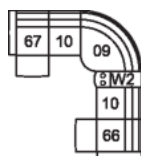

61 Sofa Power Recliner w/ Power Headrest
88 x 40 x 41"
223 x 102 x 104 cm
IA: 67" / 171 cm

63 Loveseat Power Recliner w/ Power Headrest
65 x 40 x 41"
164 x 102 x 104 cm
IA: 44" / 112 cm

68 Console Loveseat Power Recliner w/ Power Headrest
78 x 40 x 41"
197 x 102 x 104 cm

6H Armless Power Recliner w/ Power Headrest
25 x 40 x 41"
62 x 102 x 104 cm

W2 Console w/Storage
14 x 40 x 35"
34 x 102 x 89 cm

66 RHF Power Recliner w/ Power Headrest
67 LHF Power Recliner w/ Power Headrest
32 x 40 x 41"
82 x 102 x 104 cm

POPULAR CONFIGURATIONS

67/10/09/10/66
104 x 104"
265 x 265 cm

67/10/09/W2/10/66
104 x 117"
265 x 298 cm

DIMENSIONS

Seat Depth: 21" / 52 cm
Seat Height: 19" / 50 cm
Arm Depth: 35" / 88 cm
Arm Height: 24" / 62 cm
Reclined Depth: 65" / 165 cm

Dimensions shown as Width x Depth x Height.

Dimensions are correct at the time of printing and are subject to change without notice. Actual measurements for each item may vary from what is shown here. Please allow up to a +/- 1 inch difference. Availability may vary by region.