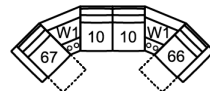

56 RHF Chaise
57 LHF Chaise
28 x 67 x 40"
71 x 170 x 100 cm

W2 Console w/Storage
14 x 40 x 35"
34 x 102 x 89 cm

32 Rocker Manual Recliner
31 Wallhugger Power Recliner
33 Swivel Rocker Manual Recliner
35 Wallhugger Manual Recliner
39 Rocker Power Recliner
35 x 41 x 40"
88 x 103 x 100 cm
IA: 24" / 60 cm

46 RHF Manual Recliner
47 LHF Manual Recliner
66 RHF Power Recliner
67 LHF Power Recliner
30 x 41 x 40"
75 x 103 x 100 cm

58 Console Loveseat Manual Recliner
68 Console Loveseat Power Recliner
74 x 41 x 40"
187 x 103 x 100 cm

POPULAR CONFIGURATIONS

67/10/09/10/66
101 x 101"
257 x 257 cm

67/10/09/W2/10/66
114 x 101"
290 x 257 cm

67/W1/10/10/W1/66
110 x 110"
280 x 280 cm

67/10/56
81 x 67"
206 x 171 cm

DIMENSIONS

Seat Depth: 21" / 54 cm
Seat Height: 19" / 50 cm
Arm Depth: 32" / 83 cm
Arm Height: 23" / 58 cm
Reclined Depth: 64" / 164 cm

Dimensions shown as Width x Depth x Height.

Dimensions are correct at the time of printing and are subject to change without notice. Actual measurements for each item may vary from what is shown here. Please allow up to a +/- 1 inch difference. Availability may vary by region.