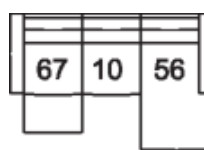

56 RHF Chaise
57 LHF Chaise
28 x 67 x 40"
71 x 170 x 100 cm

W2 Console w/Storage
14 x 40 x 35"
34 x 102 x 89 cm

32 Rocker Manual Recliner
31 Wallhugger Power Recliner
33 Swivel Rocker Manual Recliner
35 Wallhugger Manual Recliner
39 Rocker Power Recliner
35 x 41 x 40"
88 x 103 x 100 cm
IA: 24" / 60 cm

46 RHF Manual Recliner
47 LHF Manual Recliner
66 RHF Power Recliner
67 LHF Power Recliner
30 x 41 x 40"
75 x 103 x 100 cm

58 Console Loveseat Manual Recliner
68 Console Loveseat Power Recliner
74 x 41 x 40"
187 x 103 x 100 cm

POPULAR CONFIGURATIONS

67/10/09/10/66
101 x 101"
257 x 257 cm

67/10/09/W2/10/66
114 x 101"
290 x 257 cm

67/W1/10/10/W1/66
110 x 110"
280 x 280 cm

67/10/56
81 x 67"
206 x 171 cm

DIMENSIONS

Seat Depth: 21" / 54 cm
Seat Height: 19" / 50 cm
Arm Depth: 32" / 83 cm
Arm Height: 23" / 58 cm
Reclined Depth: 64" / 164 cm

Dimensions shown as Width x Depth x Height.

Dimensions are correct at the time of printing and are subject to change without notice. Actual measurements for each item may vary from what is shown here. Please allow up to a +/- 1 inch difference. Availability may vary by region.