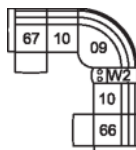

56 RHF Chaise
57 LHF Chaise
28 x 67 x 40"
71 x 170 x 100 cm

W2 Console w/Storage
14 x 40 x 35"
34 x 102 x 89 cm

32 Rocker Manual Recliner
31 Wallhugger Power Recliner
33 Swivel Rocker Manual Recliner
35 Wallhugger Manual Recliner
39 Rocker Power Recliner
35 x 41 x 40"
88 x 103 x 100 cm
IA: 24" / 60 cm

46 RHF Manual Recliner
47 LHF Manual Recliner
66 RHF Power Recliner
67 LHF Power Recliner
30 x 41 x 40"
75 x 103 x 100 cm

58 Console Loveseat Manual Recliner
68 Console Loveseat Power Recliner
74 x 41 x 40"
187 x 103 x 100 cm

POPULAR CONFIGURATIONS

67/10/09/10/66
101 x 101"
257 x 257 cm

67/10/09/W2/10/66
114 x 101"
290 x 257 cm

67/W1/10/10/W1/66
110 x 110"
280 x 280 cm

67/10/56
81 x 67"
206 x 171 cm

DIMENSIONS

Seat Depth: 21" / 54 cm
Seat Height: 19" / 50 cm
Arm Depth: 32" / 83 cm
Arm Height: 23" / 58 cm
Reclined Depth: 64" / 164 cm

Dimensions shown as Width x Depth x Height.

Dimensions are correct at the time of printing and are subject to change without notice. Actual measurements for each item may vary from what is shown here. Please allow up to a +/- 1 inch difference. Availability may vary by region.