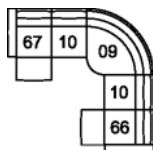

30 Armless Manual Recliner
60 Armless Power Recliner
24 x 41 x 40"
61 x 103 x 100 cm

51 Sofa Manual Recliner
61 Sofa Power Recliner
81 x 41 x 40"
206 x 103 x 100 cm
IA: 69" / 176 cm

53 Loveseat Manual Recliner
63 Loveseat Power Recliner
58 x 41 x 40"
147 x 103 x 100 cm
IA: 46" / 117 cm

56 RHF Chaise
57 LHF Chaise
28 x 67 x 40"
71 x 170 x 100 cm

W2 Console w/Storage
14 x 40 x 35"
34 x 102 x 89 cm

32 Rocker Manual Recliner
31 Wallhugger Power Recliner
33 Swivel Rocker Manual Recliner
35 Wallhugger Manual Recliner
39 Rocker Power Recliner
35 x 41 x 40"
88 x 103 x 100 cm
IA: 24" / 60 cm

46 RHF Manual Recliner
47 LHF Manual Recliner
66 RHF Power Recliner
67 LHF Power Recliner
30 x 41 x 40"
75 x 103 x 100 cm

58 Console Loveseat Manual Recliner
68 Console Loveseat Power Recliner
74 x 41 x 40"
187 x 103 x 100 cm

POPULAR CONFIGURATIONS

67/10/09/10/66
101 x 101"
257 x 257 cm

67/10/09/W2/10/66
114 x 101"
290 x 257 cm

67/W1/10/10/W1/66
110 x 110"
280 x 280 cm

67/10/56
81 x 67"
206 x 171 cm

DIMENSIONS

Seat Depth: 21" / 54 cm
Seat Height: 19" / 50 cm
Arm Depth: 32" / 83 cm
Arm Height: 23" / 58 cm
Reclined Depth: 64" / 164 cm