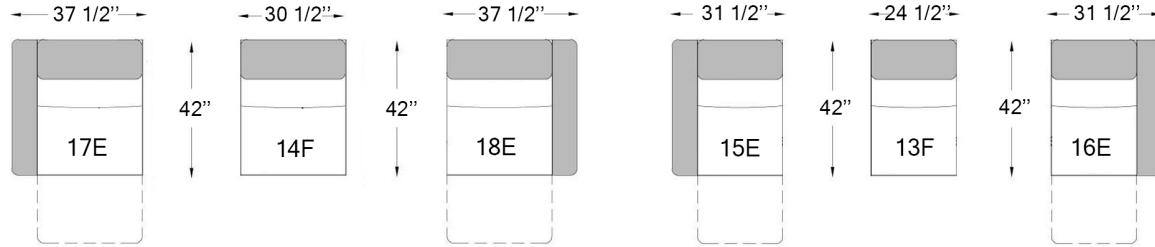

ZENLIA SS-ORLE-19

Seat depth: 22"
Seat height: 17 1/2"
Arm height: 23 1/2"

E ELECTRIC
F FIX

Configurations

Our furniture is made by hand, the dimensions may vary slightly.