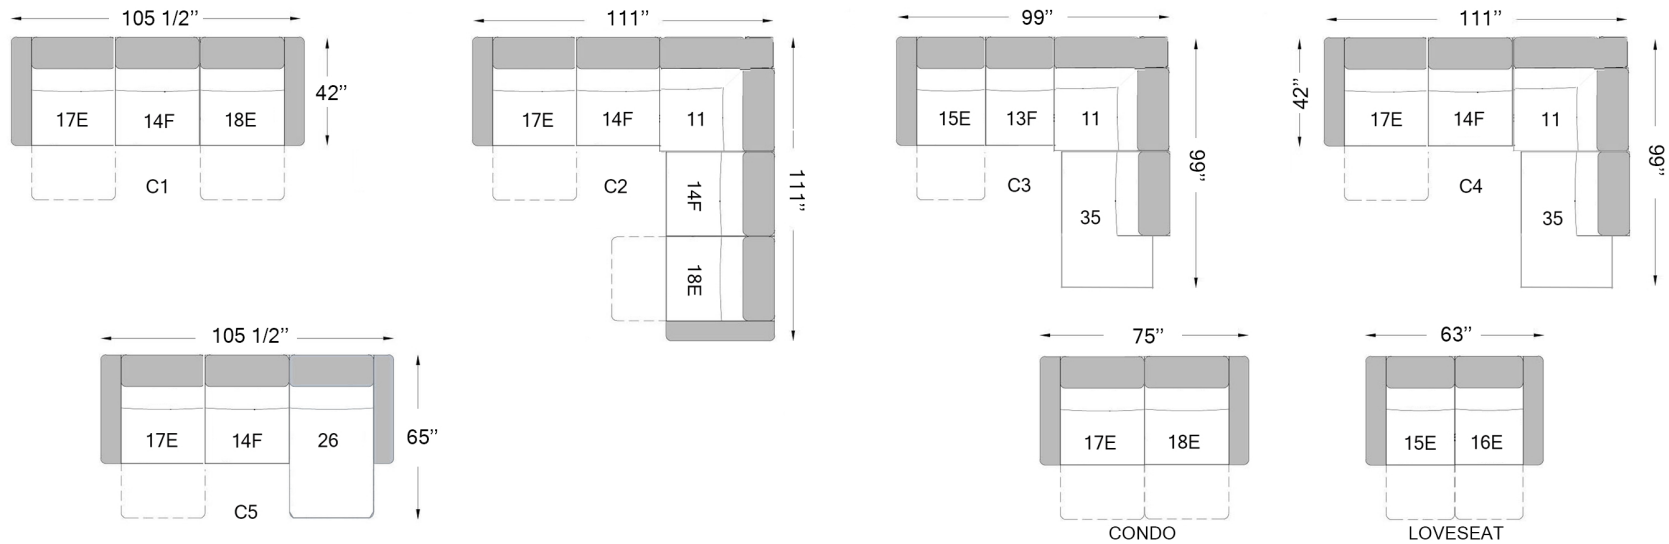

ZENLIA SS-ORLE-19

Seat depth: 22"
Seat height: 17 1/2"
Arm height: 23 1/2"

E ELECTRIC
F FIX

Configurations

Our furniture is made by hand, the dimensions may vary slightly.