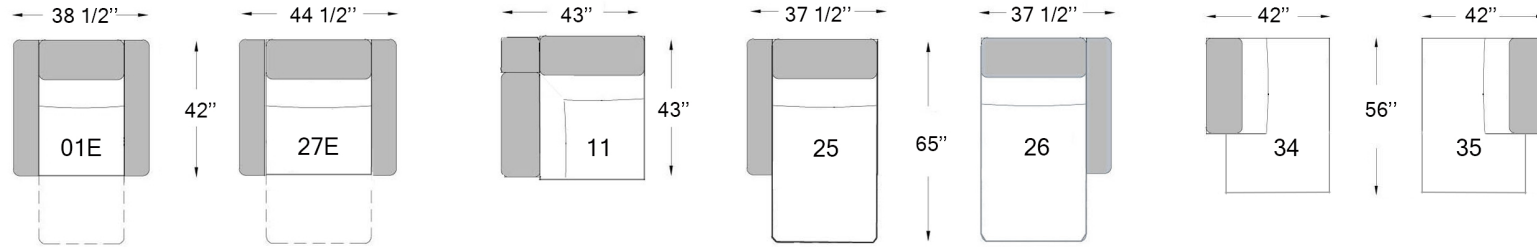

ZENLIA SS-ORLE-19

Seat depth: 22"
Seat height: 17 1/2"
Arm height: 23 1/2"

E ELECTRIC
F FIX

Configurations

Our furniture is made by hand, the dimensions may vary slightly.