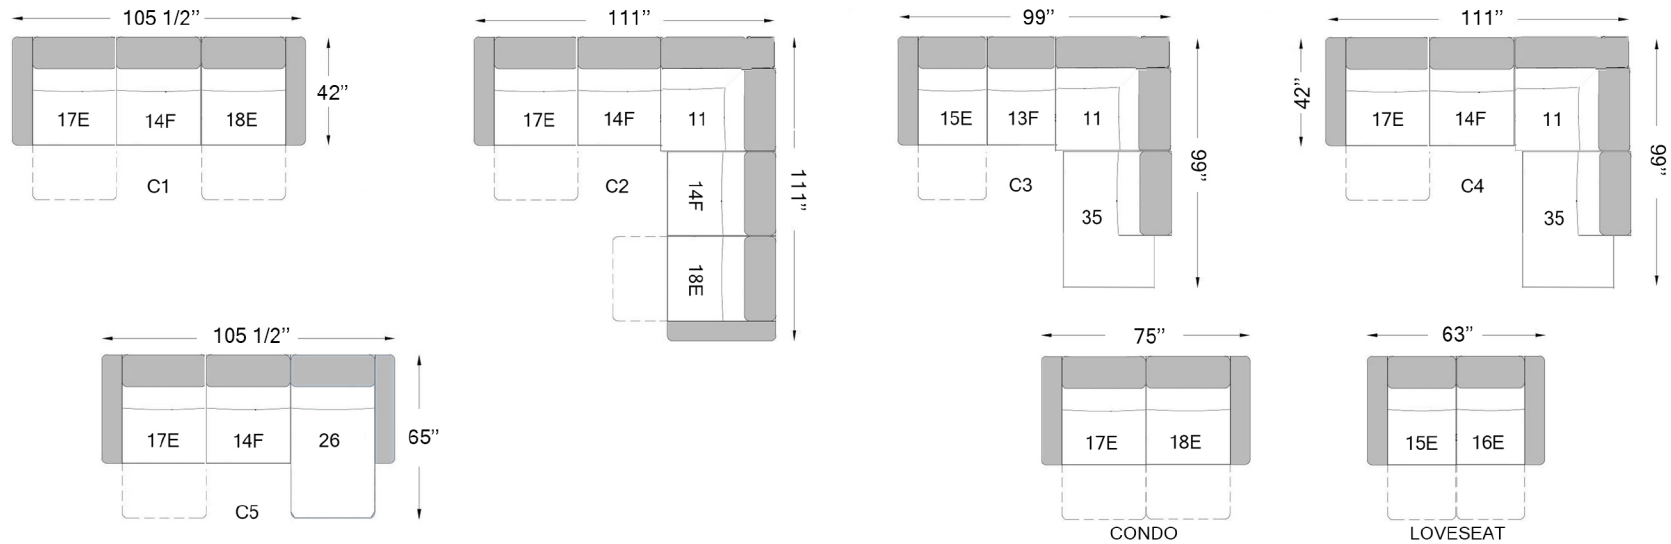

ZENLIA SS-ORLE-19

Seat depth: 22"
Seat height: 17 1/2"
Arm height: 23 1/2"

E ELECTRIC
F FIX

Configurations

Our furniture is made by hand, the dimensions may vary slightly.