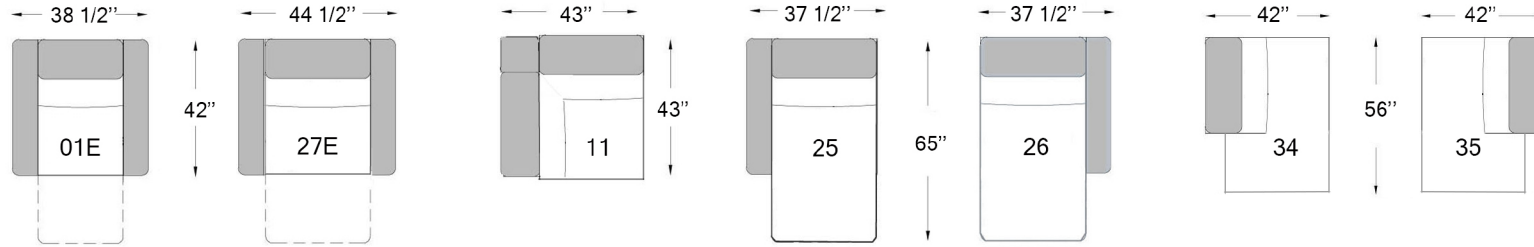

ZENLIA SS-ORLE-19

Seat depth: 22"
Seat height: 17 1/2"
Arm height: 23 1/2"

E ELECTRIC
F FIX

Configurations

Our furniture is made by hand, the dimensions may vary slightly.