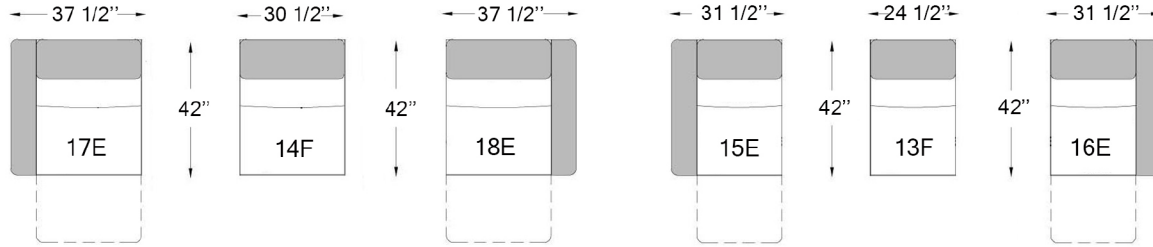

ZENLIA SS-ORLE-19

Seat depth: 22"
Seat height: 17 1/2"
Arm height: 23 1/2"

E ELECTRIC
F FIX

Configurations

Our furniture is made by hand, the dimensions may vary slightly.