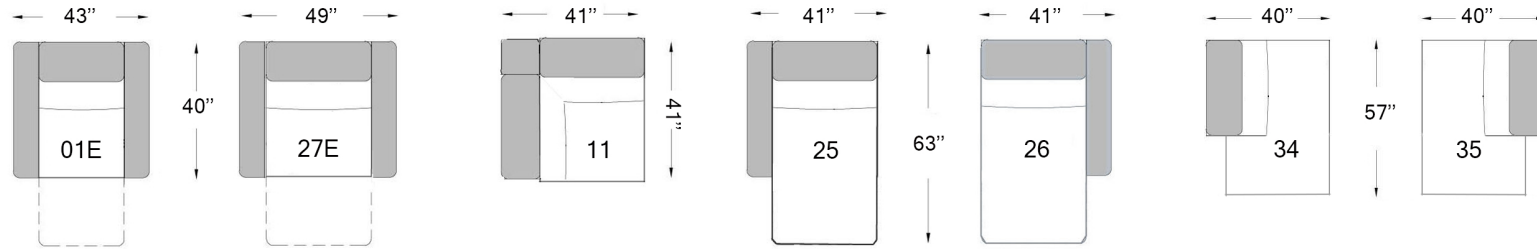

ZENLIA
SS-FORL-19

Seat depth: 21 1/2"
Seat height: 17 1/2"
Arm height: 23"

E ELECTRIC
F FIX

Configurations

Our furniture is made by hand, the dimensions may vary slightly.