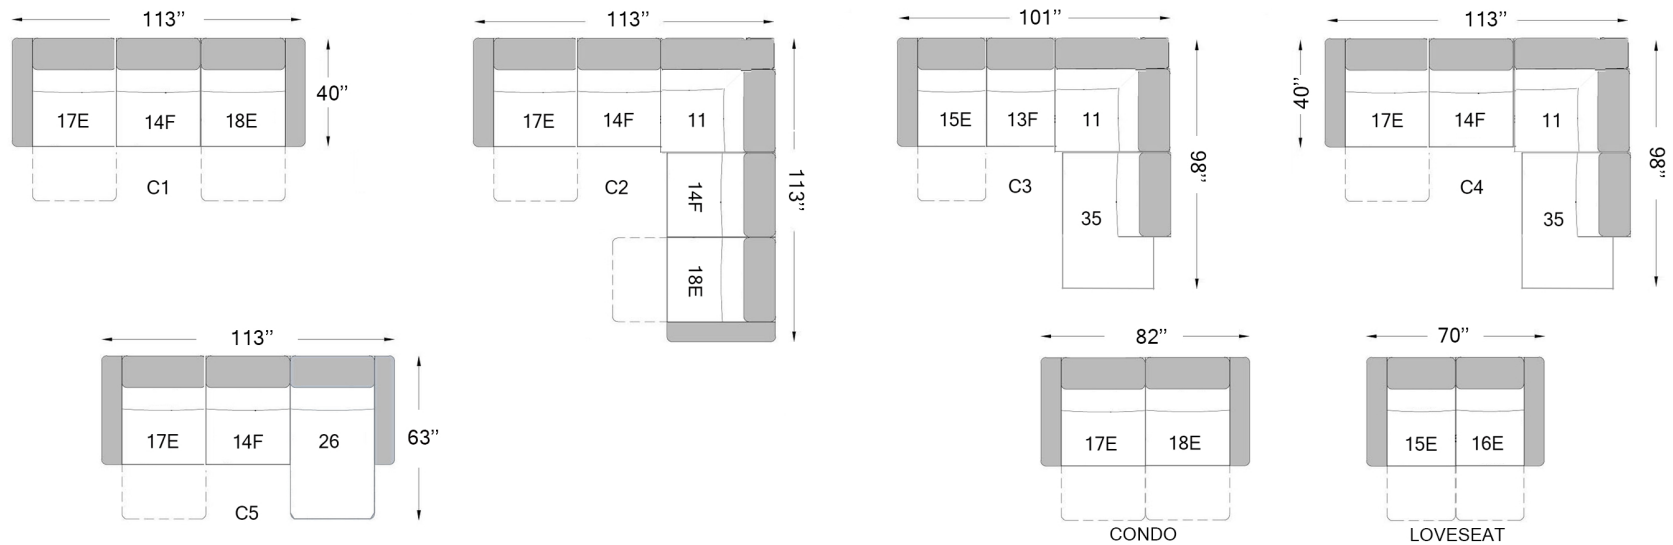

ZENLIA
SS-FORL-19

Seat depth: 21 1/2"
Seat height: 17 1/2"
Arm height: 23"

E ELECTRIC
F FIX

Configurations

Our furniture is made by hand, the dimensions may vary slightly.