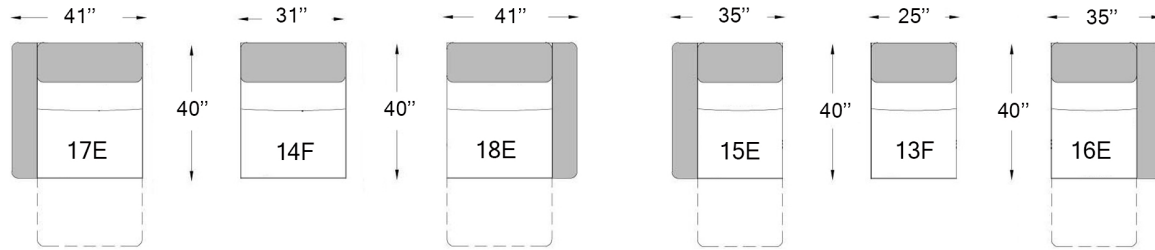

ZENLIA
SS-FORL-19

Seat depth: 21 1/2"
Seat height: 17 1/2"
Arm height: 23"

E ELECTRIC
F FIX

Configurations

Our furniture is made by hand, the dimensions may vary slightly.