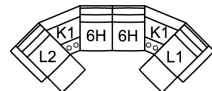

9X Corner Curve Large
54 x 54 x 42"
138 x 138 x 107 cm

K0 Wedge w/Storage
17 x 40 x 37"
42 x 101 x 94 cm

K1 Wedge 45 Degree w/Storage
36 x 38 x 37"
91 x 96 x 94 cm

K2 Console w/Storage
13 x 40 x 37"
34 x 101 x 94 cm

L1 RHF Pwr Recl Pwr/HR Pwr Lumbar
32 x 40 x 42"
82 x 101 x 107 cm

L2 LHF Pwr Recl Pwr/HR Pwr Lumbar
32 x 40 x 42"
82 x 101 x 107 cm

L3 Armless P/Recl Pwr/HR Pwr Lum
23 x 40 x 42"
59 x 101 x 107 cm

L6 Sofa Power Recliner w/ Power Headrest & Power Lumbar
L7 Loveseat Power Recliner w/ Power Headrest & Power Lumbar
L8 Console Loveseat Recliner Power w/ Power Headrest & Power Lumbar
L9 Wallhugger Power Recliner w/ Power Headrest & Power Lumbar
87 x 40 x 42"
221 x 101 x 107 cm
IA: 69" / 174 cm

POPULAR CONFIGURATIONS

L2/6H/9X/6H/L1
109 x 109"
277 x 277 cm

L2/6H/9X/K2/6H/L1
122 x 109"
310 x 277 cm

L2/K1/6H/6H/K1/L1
112 x 112"
285 x 285 cm

DIMENSIONS

Seat Depth: 20" / 52 cm
Seat Height: 19" / 49 cm
Arm Depth: 33" / 84 cm
Arm Height: 25" / 64 cm
Reclined Depth: 68" / 173 cm

Dimensions shown as Width x Depth x Height.

Dimensions are correct at the time of printing and are subject to change without notice. Actual measurements for each item may vary from what is shown here. Please allow up to a +/- 1 inch difference. Availability may vary by region.