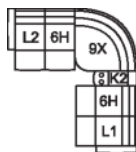

9X Corner Curve Large
54 x 54 x 42"
138 x 138 x 107 cm

K0 Wedge w/Storage
17 x 40 x 37"
42 x 101 x 94 cm

K1 Wedge 45 Degree w/Storage
36 x 38 x 37"
91 x 96 x 94 cm

K2 Console w/Storage
13 x 40 x 37"
34 x 101 x 94 cm

L1 RHF Pwr Recl Pwr/HR Pwr Lumbar
32 x 40 x 42"
82 x 101 x 107 cm

L2 LHF Pwr Recl Pwr/HR Pwr Lumbar
32 x 40 x 42"
82 x 101 x 107 cm

L3 Armless P/Recl Pwr/HR Pwr Lum
23 x 40 x 42"
59 x 101 x 107 cm

L6 Sofa Power Recliner w/ Power Headrest & Power Lumbar
L7 Loveseat Power Recliner w/ Power Headrest & Power Lumbar
L8 Console Loveseat Recliner Power w/ Power Headrest & Power Lumbar
L9 Wallhugger Power Recliner w/ Power Headrest & Power Lumbar
87 x 40 x 42"
221 x 101 x 107 cm
IA: 69" / 174 cm

POPULAR CONFIGURATIONS

L2/6H/9X/6H/L1
109 x 109"
277 x 277 cm

L2/6H/9X/K2/6H/L1
122 x 109"
310 x 277 cm

L2/K1/6H/6H/K1/L1
112 x 112"
285 x 285 cm

DIMENSIONS

Seat Depth: 20" / 52 cm
Seat Height: 19" / 49 cm
Arm Depth: 33" / 84 cm
Arm Height: 25" / 64 cm
Reclined Depth: 68" / 173 cm

Dimensions shown as Width x Depth x Height.

Dimensions are correct at the time of printing and are subject to change without notice. Actual measurements for each item may vary from what is shown here. Please allow up to a +/- 1 inch difference. Availability may vary by region.