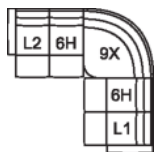

9X Corner Curve Large
54 x 54 x 42"
138 x 138 x 107 cm

K0 Wedge w/Storage
17 x 40 x 37"
42 x 101 x 94 cm

K1 Wedge 45 Degree w/Storage
36 x 38 x 37"
91 x 96 x 94 cm

K2 Console w/Storage
13 x 40 x 37"
34 x 101 x 94 cm

L1 RHF Pwr Recl Pwr/HR Pwr Lumbar
32 x 40 x 42"
82 x 101 x 107 cm

L2 LHF Pwr Recl Pwr/HR Pwr Lumbar
32 x 40 x 42"
82 x 101 x 107 cm

L3 Armless P/Recl Pwr/HR Pwr Lum
23 x 40 x 42"
59 x 101 x 107 cm

L6 Sofa Power Recliner w/ Power Headrest & Power Lumbar
L7 Loveseat Power Recliner w/ Power Headrest & Power Lumbar
L8 Console Loveseat Recliner Power w/ Power Headrest & Power Lumbar
L9 Wallhugger Power Recliner w/ Power Headrest & Power Lumbar
87 x 40 x 42"
221 x 101 x 107 cm
IA: 69" / 174 cm

POPULAR CONFIGURATIONS

L2/6H/9X/6H/L1
109 x 109"
277 x 277 cm

L2/6H/9X/K2/6H/L1
122 x 109"
310 x 277 cm

L2/K1/6H/6H/K1/L1
112 x 112"
285 x 285 cm

DIMENSIONS

Seat Depth: 20" / 52 cm
Seat Height: 19" / 49 cm
Arm Depth: 33" / 84 cm
Arm Height: 25" / 64 cm
Reclined Depth: 68" / 173 cm

Dimensions shown as Width x Depth x Height.

Dimensions are correct at the time of printing and are subject to change without notice. Actual measurements for each item may vary from what is shown here. Please allow up to a +/- 1 inch difference. Availability may vary by region.