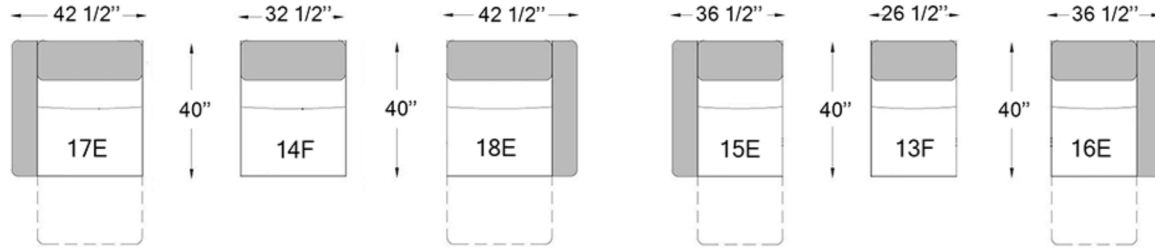

ZENLIA SS-ROMA-19

Seat depth: 21"
Seat height: 18"
Arm height: 23"

E ELECTRIC
F FIX

Configurations

Our furniture is made by hand, the dimensions may vary slightly.