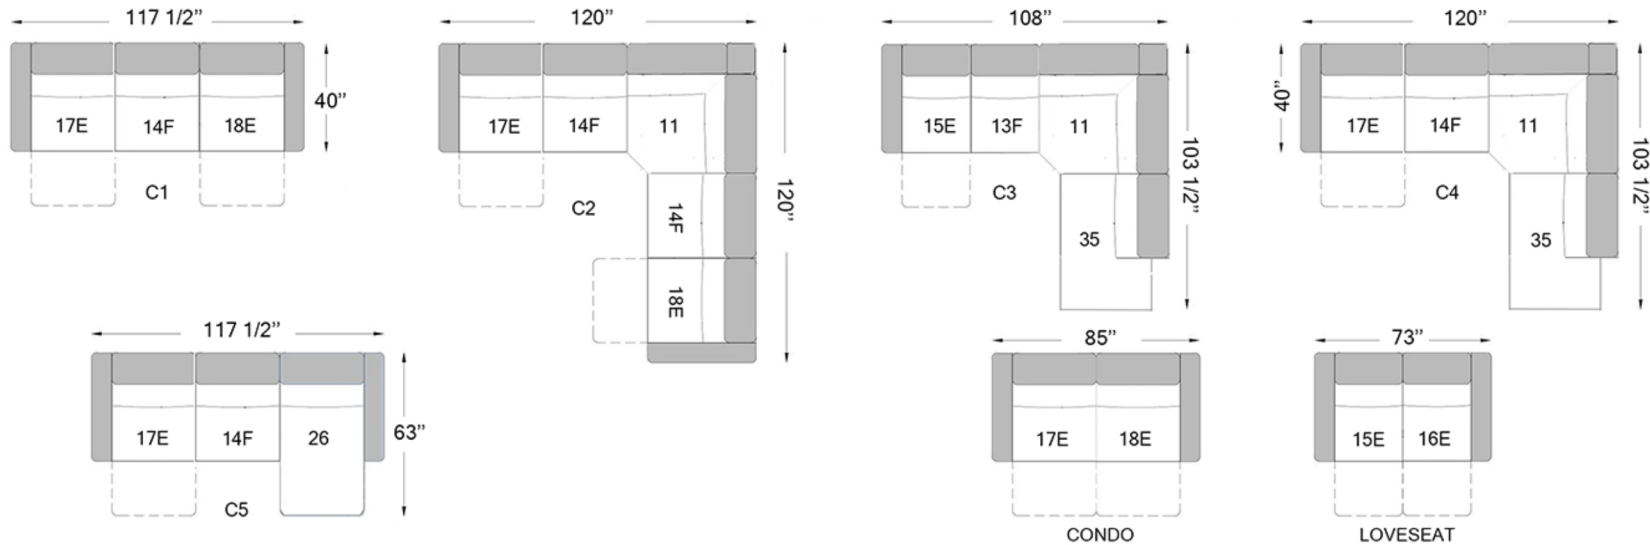

ZENLIA SS-ROMA-19

Seat depth: 21"
Seat height: 18"
Arm height: 23"

E ELECTRIC
F FIX

Configurations

Our furniture is made by hand, the dimensions may vary slightly.