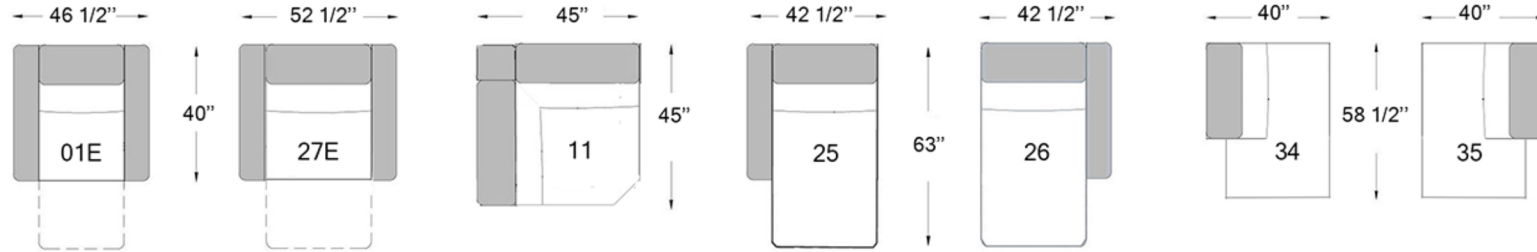

ZENLIA SS-ROMA-19

Seat depth: 21"
Seat height: 18"
Arm height: 23"

E ELECTRIC
F FIX

Configurations

Our furniture is made by hand, the dimensions may vary slightly.