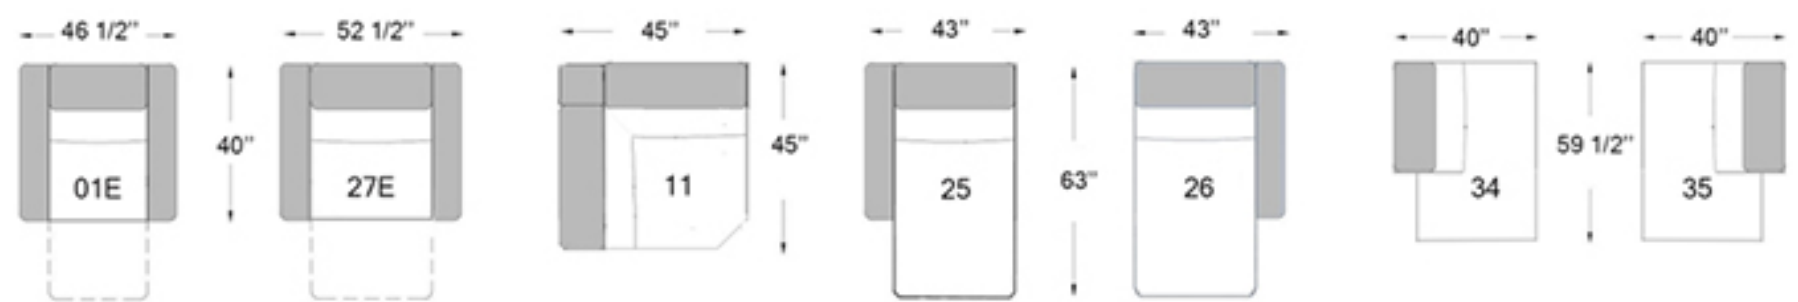

Seat depth: 21 1/2"
 Seat height: 19"
 Arm height: 25 1/2"

E ELECTRIC
 F FIX

Configurations

Our furniture is made by hand, the dimen: