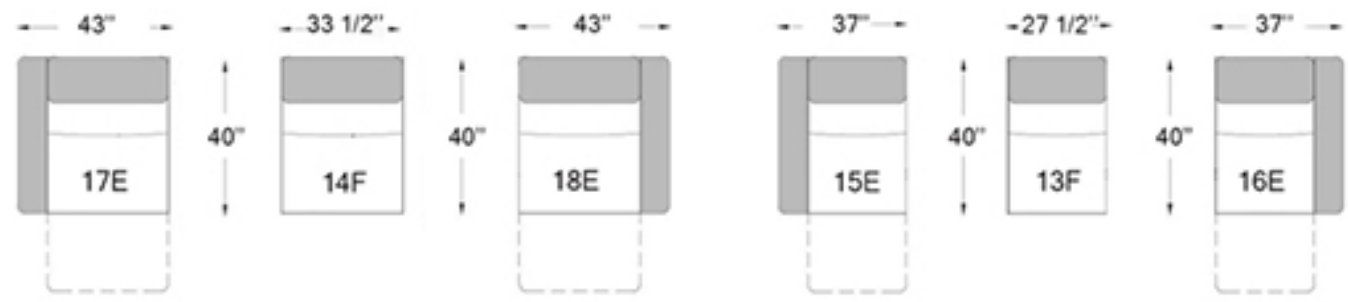

Seat depth: 21 1/2"
 Seat height: 19"
 Arm height: 25 1/2"

E ELECTRIC
 F FIX

Configurations

Our furniture is made by hand, the dimen: