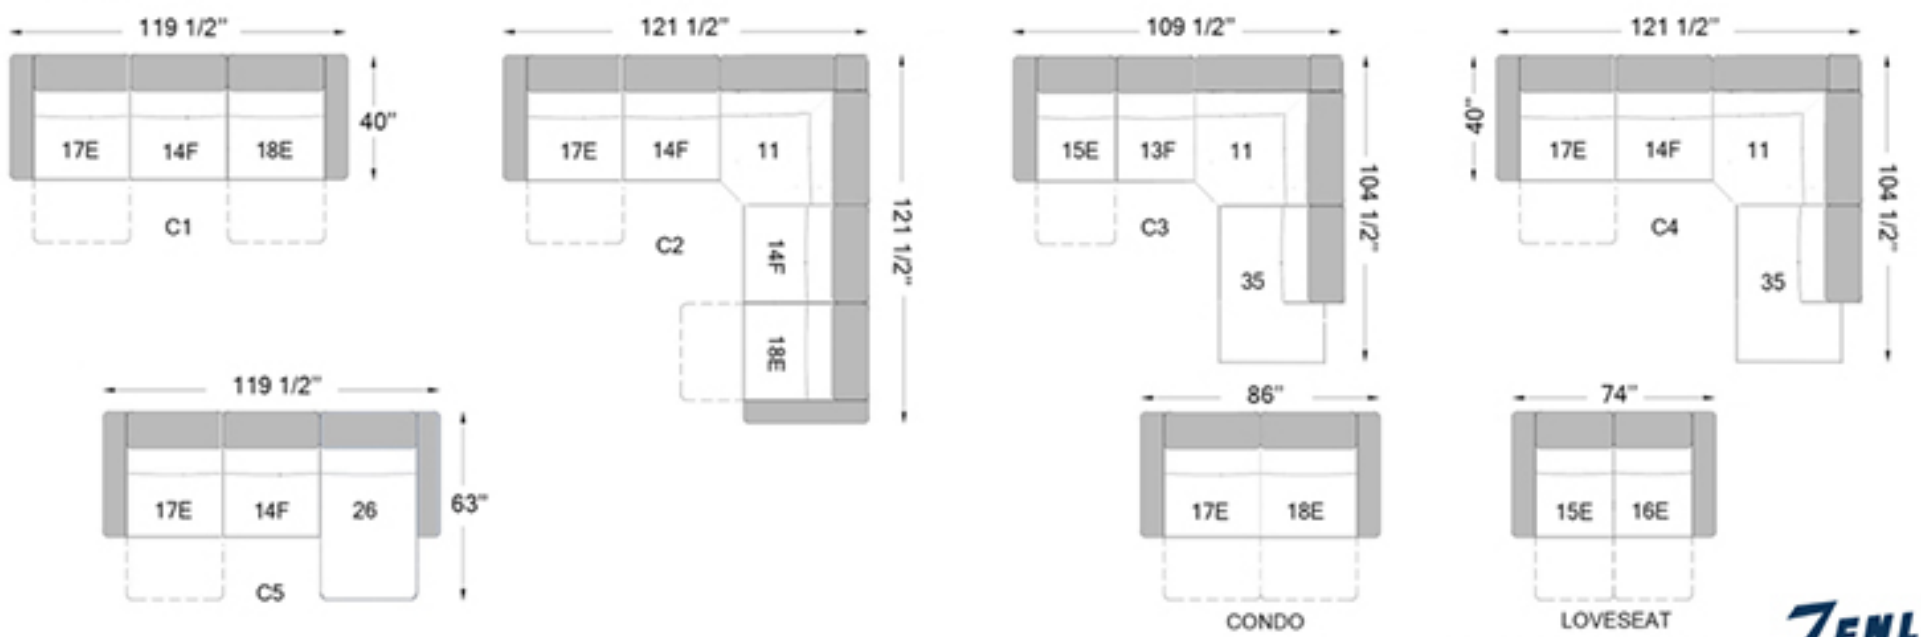

Seat depth: 21 1/2"
 Seat height: 19"
 Arm height: 25 1/2"

E ELECTRIC
 F FIX

Configurations

Our furniture is made by hand, the dimen: