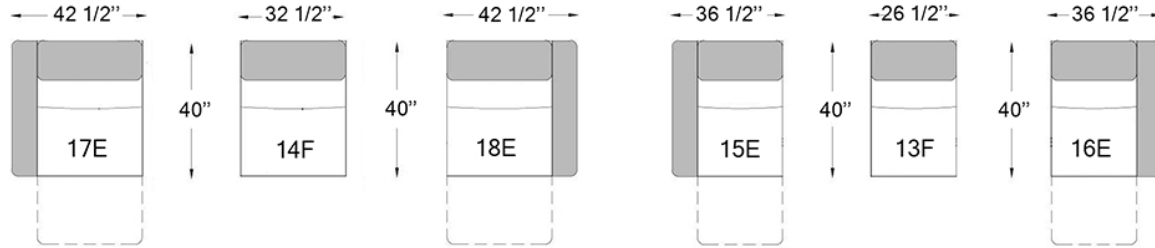

ZENLIA SS-ROMA-19

Seat depth: 21"
Seat height: 18"
Arm height: 23"

E ELECTRIC
F FIX

Configurations

Our furniture is made by hand, the dimensions may vary slightly.