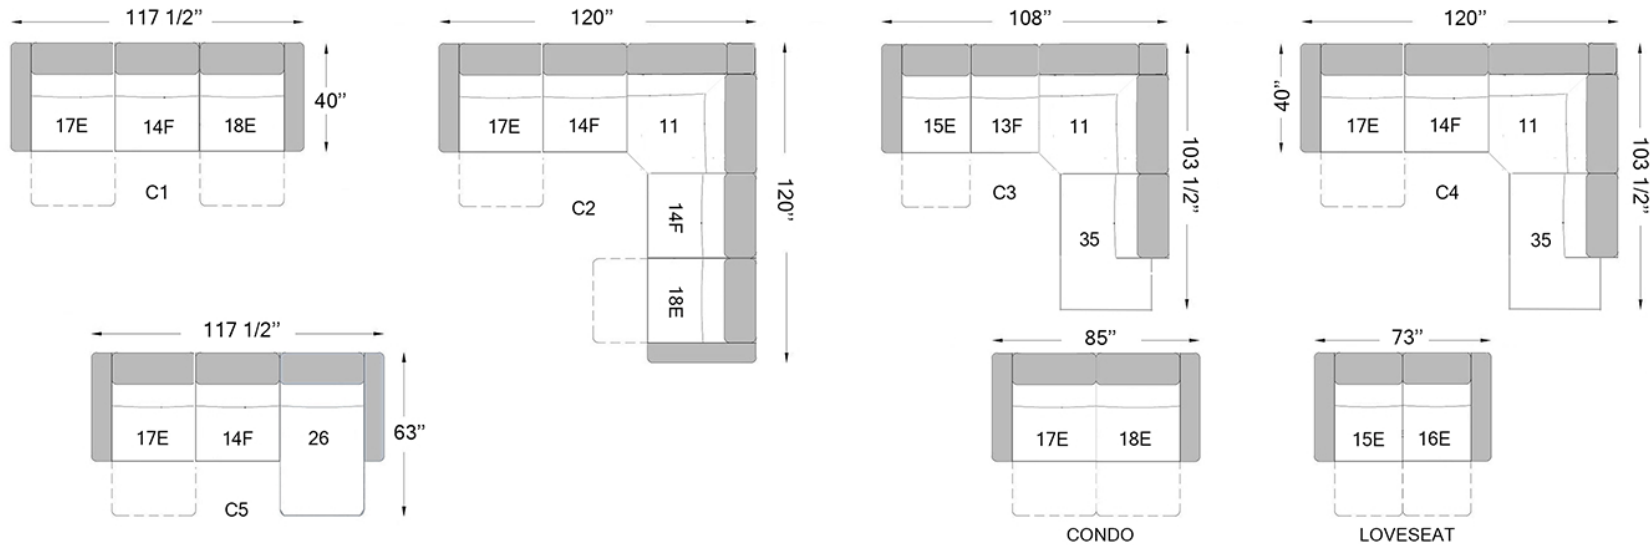

ZENLIA SS-ROMA-19

Seat depth: 21"
Seat height: 18"
Arm height: 23"

E ELECTRIC
F FIX

Configurations

Our furniture is made by hand, the dimensions may vary slightly.