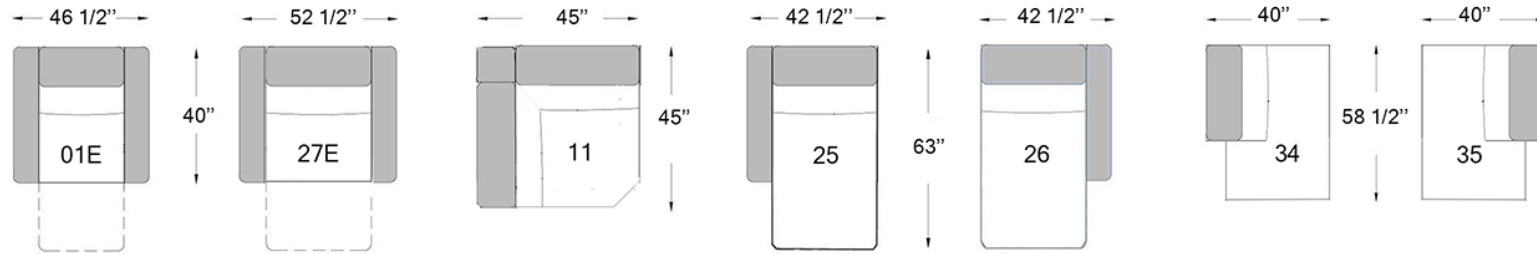

ZENLIA SS-ROMA-19

Seat depth: 21"
Seat height: 18"
Arm height: 23"

E ELECTRIC
F FIX

Configurations

Our furniture is made by hand, the dimensions may vary slightly.