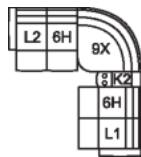

K0 Wedge w/Storage
17 x 40 x 37"
42 x 101 x 94 cm

K1 Wedge 45 Degree w/Storage
36 x 38 x 37"
91 x 96 x 94 cm

K2 Console w/Storage
13 x 40 x 37"
34 x 101 x 94 cm

L1 RHF Pwr Recl Pwr/HR Pwr Lumbar
32 x 40 x 42"
82 x 101 x 107 cm

L2 LHF Pwr Recl Pwr/HR Pwr Lumbar
32 x 40 x 42"
82 x 101 x 107 cm

L3 Armless P/Recl Pwr/HR Pwr Lumbar
23 x 40 x 42"
59 x 101 x 107 cm

L6 Sofa Power Recliner w/ Power Headrest & Power Lumbar
L7 Loveseat Power Recliner w/ Power Headrest & Power Lumbar
L8 Console Loveseat Recliner Power w/ Power Headrest & Power Lumbar
L9 Wallhugger Power Recliner w/ Power Headrest & Power Lumbar
87 x 40 x 42"
221 x 101 x 107 cm
IA: 69" / 174 cm

POPULAR CONFIGURATIONS

L2/6H/9X/6H/L1
109 x 122"
277 x 310 cm

L2/6H/9X/K2/6H/L1
122 x 109"
310 x 277 cm

L2/K1/6H/6H/K1/L1
112 x 112"
285 x 285 cm

DIMENSIONS

Seat Depth: 20" / 52 cm
Seat Height: 19" / 49 cm
Arm Depth: 33" / 84 cm
Arm Height: 25" / 64 cm
Reclined Depth: 68" / 173 cm

Dimensions shown as Width x Depth x Height.

Dimensions are correct at the time of printing and are subject to change without notice. Actual measurements for each item may vary from what is shown here. Please allow up to a +/- 1 inch difference. Availability may vary by region.