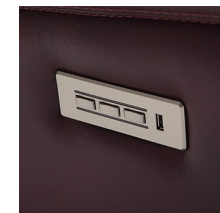

Zenlia Home Theatre

Item # HM-4106-5AS-43

MEMORY FOAM

BLACK LED CUP HOLDER

POWER HEADREST

POWER BUTTON WITH USB CHARGER

OPTIONS

- Black LED Cup Holder
- Stainless Steel Cup Holder
- Antique Brass Cup Holder
- Metal Table With Grommet
- Black Table With Grommet
- Grommet Only

SEATING COMFORT

Semi-attached back cushions with fibre filling
Full, chaise-style seat cushions with high-resiliency, high density foam core in polyester wrap
Back Suspension: 100% premium elastic webbing to provide consistent comfort and support.
Seat Suspension: Heavy gauge sinuous springs, engineered to provide premium comfort and endurance.

FUNCTION

Power Lumbar
Power recline and power headrest with brushed metal switch and USB charging

COVERS

Leather
Fabric

Measurements displayed here represent the standard for this series. Some pieces may vary. Options and Add-ons may have an upcharge.