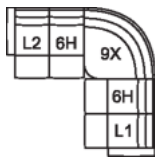

K0 Wedge w/Storage
17 x 40 x 37"
42 x 101 x 94 cm

K1 Wedge 45 Degree w/Storage
36 x 38 x 37"
91 x 96 x 94 cm

K2 Console w/Storage
13 x 40 x 37"
34 x 101 x 94 cm

L1 RHF Pwr Recl Pwr/HR Pwr Lumbar
32 x 40 x 42"
82 x 101 x 107 cm

L2 LHF Pwr Recl Pwr/HR Pwr Lumbar
32 x 40 x 42"
82 x 101 x 107 cm

L3 Armless P/Recl Pwr/HR Pwr Lumbar
23 x 40 x 42"
59 x 101 x 107 cm

L6 Sofa Power Recliner w/ Power Headrest & Power Lumbar
L7 Loveseat Power Recliner w/ Power Headrest & Power Lumbar
L8 Console Loveseat Recliner Power w/ Power Headrest & Power Lumbar
L9 Wallhugger Power Recliner w/ Power Headrest & Power Lumbar
87 x 40 x 42"
221 x 101 x 107 cm
IA: 69" / 174 cm

POPULAR CONFIGURATIONS

L2/6H/9X/6H/L1
109 x 122"
277 x 310 cm

L2/6H/9X/K2/6H/L1
122 x 109"
310 x 277 cm

L2/K1/6H/6H/K1/L1
112 x 112"
285 x 285 cm

DIMENSIONS

Seat Depth: 20" / 52 cm
Seat Height: 19" / 49 cm
Arm Depth: 33" / 84 cm
Arm Height: 25" / 64 cm
Reclined Depth: 68" / 173 cm

Dimensions shown as Width x Depth x Height.

Dimensions are correct at the time of printing and are subject to change without notice. Actual measurements for each item may vary from what is shown here. Please allow up to a +/- 1 inch difference. Availability may vary by region.