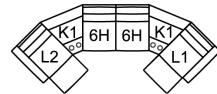

K0 Wedge w/Storage
17 x 40 x 37"
42 x 101 x 94 cm

K1 Wedge 45 Degree w/Storage
36 x 38 x 37"
91 x 96 x 94 cm

K2 Console w/Storage
13 x 40 x 37"
34 x 101 x 94 cm

L1 RHF Pwr Recl Pwr/HR Pwr Lumbar
32 x 40 x 42"
82 x 101 x 107 cm

L2 LHF Pwr Recl Pwr/HR Pwr Lumbar
32 x 40 x 42"
82 x 101 x 107 cm

L3 Armless P/Recl Pwr/HR Pwr Lumbar
23 x 40 x 42"
59 x 101 x 107 cm

L6 Sofa Power Recliner w/ Power Headrest & Power Lumbar
L7 Loveseat Power Recliner w/ Power Headrest & Power Lumbar
L8 Console Loveseat Recliner Power w/ Power Headrest & Power Lumbar
L9 Wallhugger Power Recliner w/ Power Headrest & Power Lumbar
87 x 40 x 42"
221 x 101 x 107 cm
IA: 69" / 174 cm

POPULAR CONFIGURATIONS

L2/6H/9X/6H/L1
109 x 122"
277 x 310 cm

L2/6H/9X/K2/6H/L1
122 x 109"
310 x 277 cm

L2/K1/6H/6H/K1/L1
112 x 112"
285 x 285 cm

DIMENSIONS

Seat Depth: 20" / 52 cm
Seat Height: 19" / 49 cm
Arm Depth: 33" / 84 cm
Arm Height: 25" / 64 cm
Reclined Depth: 68" / 173 cm

Dimensions shown as Width x Depth x Height.

Dimensions are correct at the time of printing and are subject to change without notice. Actual measurements for each item may vary from what is shown here. Please allow up to a +/- 1 inch difference. Availability may vary by region.