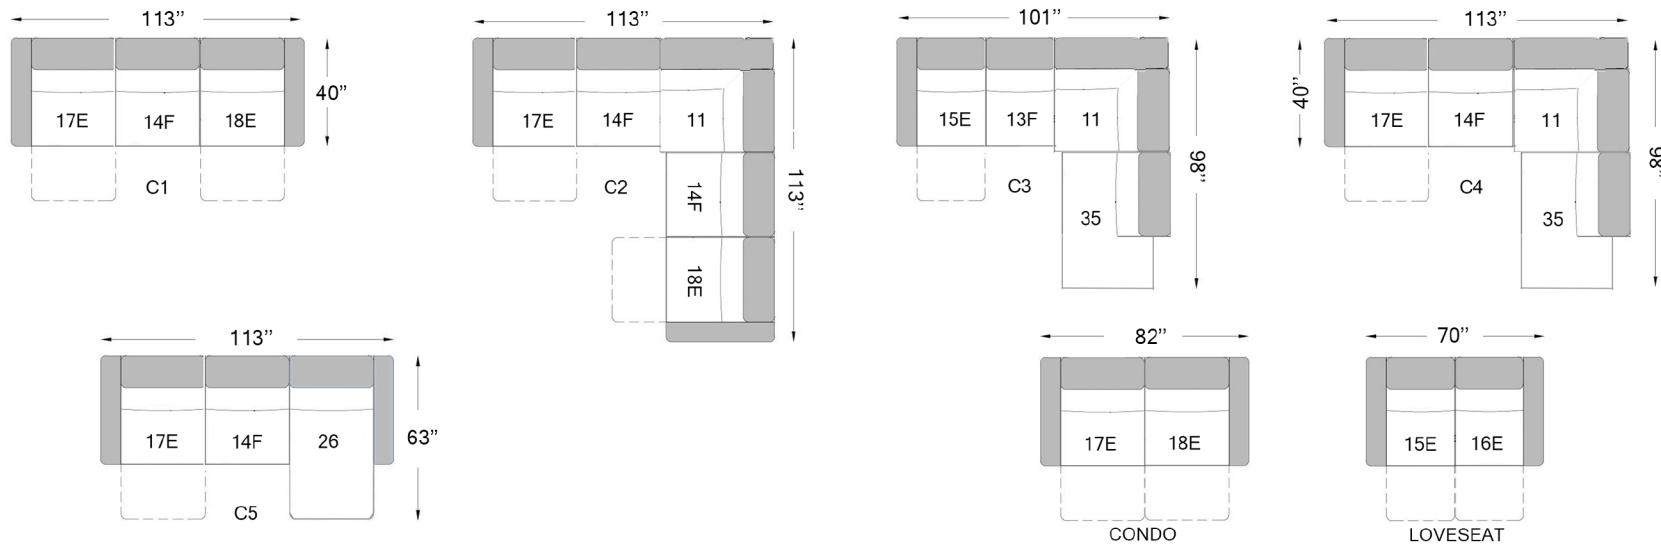

ZENLIA
SS-FORL-19

Seat depth: 21 1/2"
Seat height: 17 1/2"
Arm height: 23"

E ELECTRIC
F FIX

Configurations

Our furniture is made by hand, the dimensions may vary slightly.