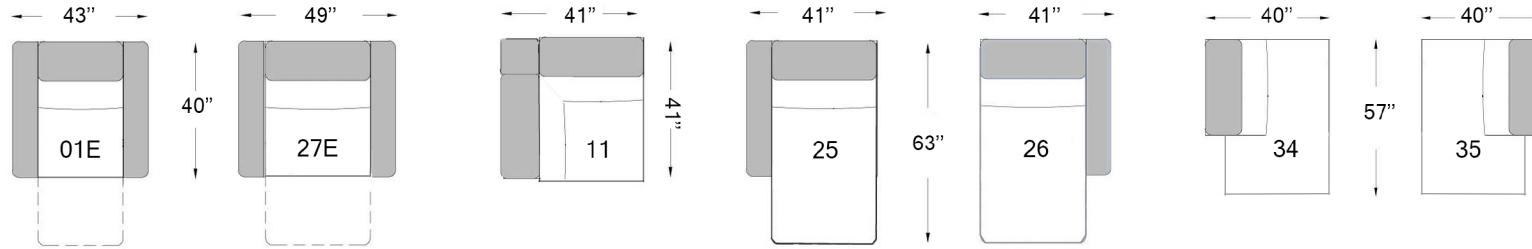

ZENLIA
SS-FORL-19

Seat depth: 21 1/2"
Seat height: 17 1/2"
Arm height: 23"

E ELECTRIC
F FIX

Configurations

Our furniture is made by hand, the dimensions may vary slightly.