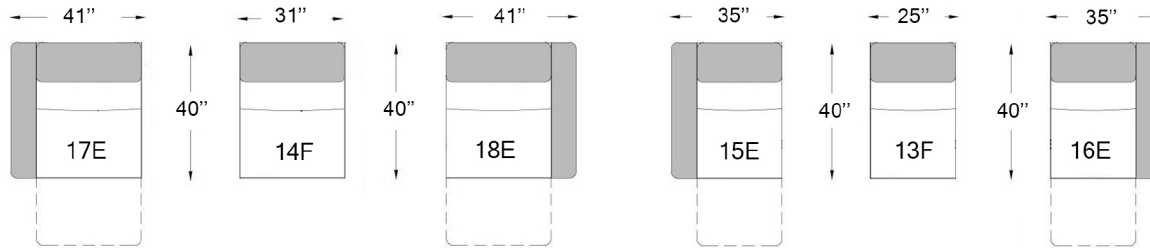

ZENLIA
SS-FORL-19

Seat depth: 21 1/2"
Seat height: 17 1/2"
Arm height: 23"

E ELECTRIC
F FIX

Configurations

Our furniture is made by hand, the dimensions may vary slightly.