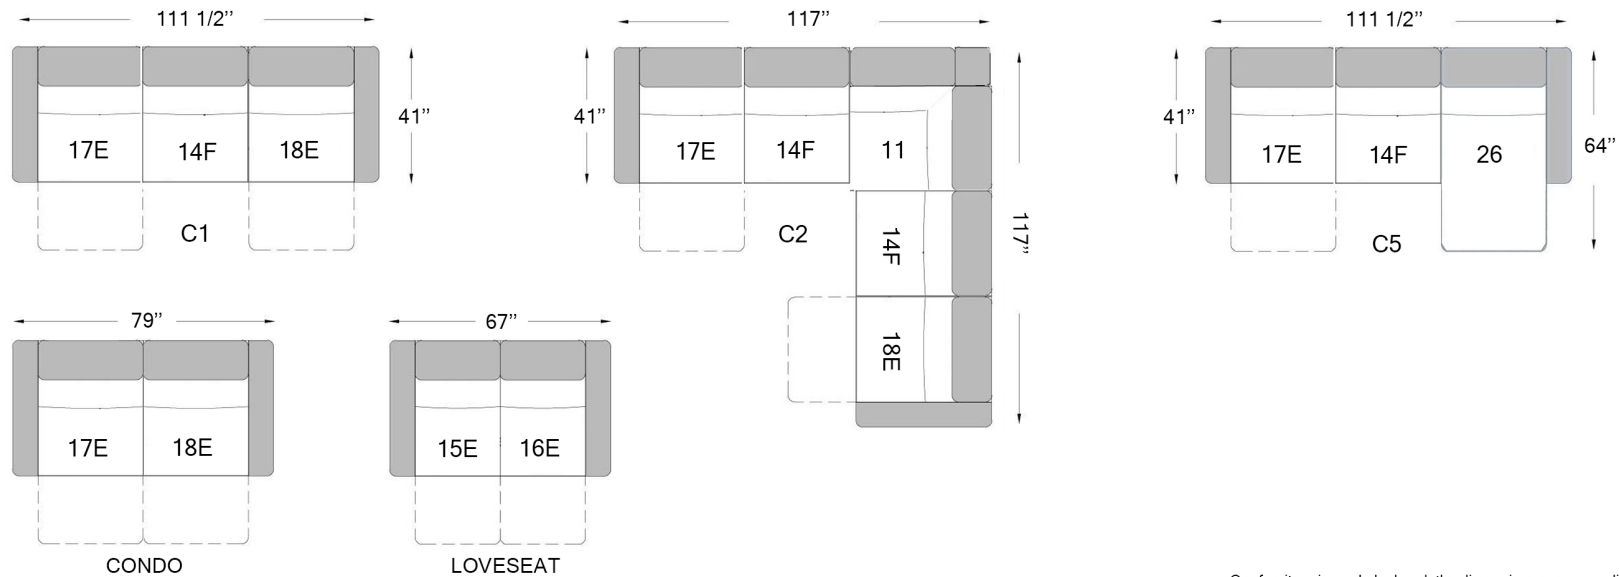

ZENLIA SS-RIA-19

Seat depth: 21"
Seat height: 18"
Arm height: 23"

E ELECTRIC
F FIX

Configurations

Our furniture is made by hand, the dimensions may vary slightly.