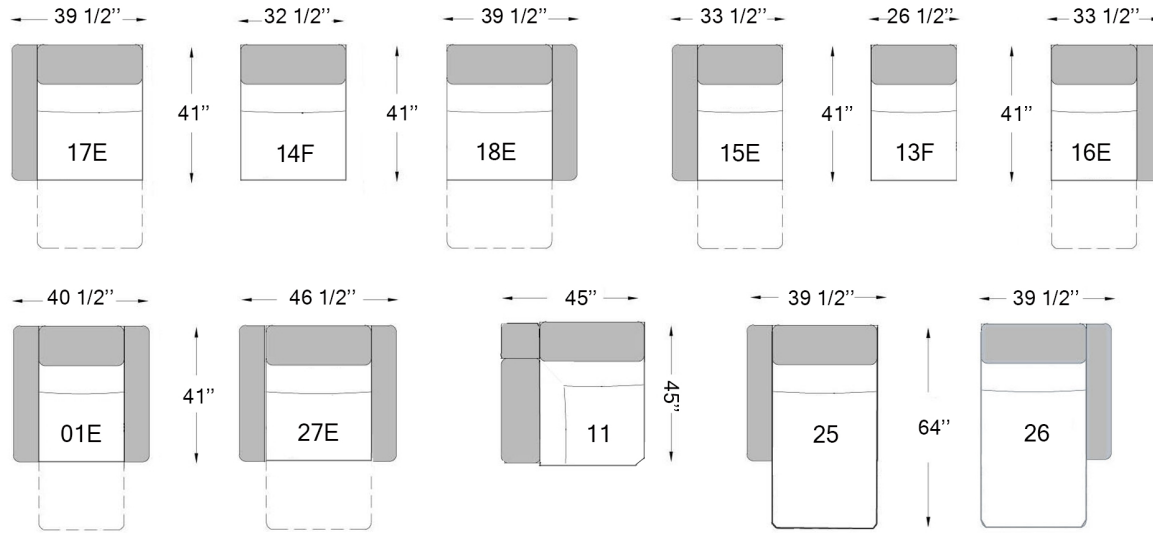

ZENLIA SS-RIA-19

Seat depth: 21"
Seat height: 18"
Arm height: 23"

E ELECTRIC
F FIX

Configurations

Our furniture is made by hand, the dimensions may vary slightly.