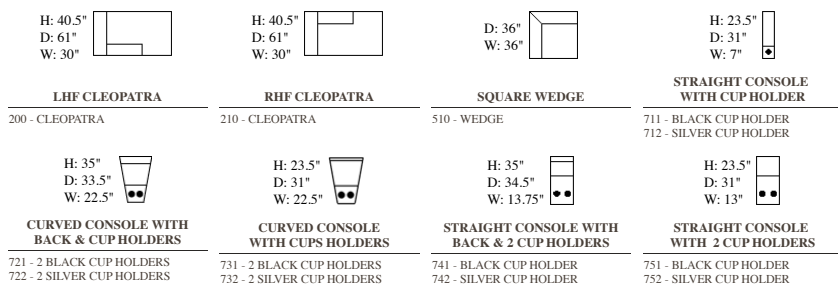

ZENLIA
SS-4047-17

Dimensions are in inches
Measurements are approximate

Configurations are not available on all models.
Please contact your local dealer for available configurations