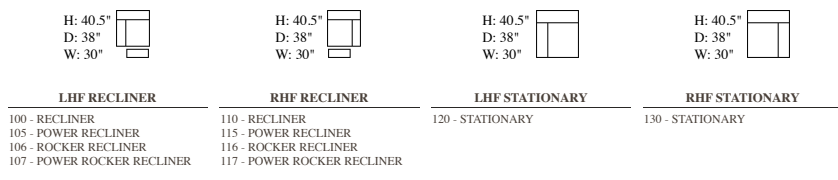

ZENLIA
SS-4047-17

Dimensions are in inches
Measurements are approximate

Configurations are not available on all models.
Please contact your local dealer for available configurations