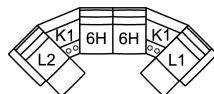

K0 Wedge w/Storage  
17 x 40 x 37"  
42 x 101 x 94 cm

K1 Wedge 45 Degree  
w/Storage  
36 x 38 x 37"  
91 x 96 x 94 cm

K2 Console w/Storage  
13 x 40 x 37"  
34 x 101 x 94 cm

L1 RHF Pwr Recl Pwr/HR Pwr  
Lumbar  
32 x 40 x 42"  
82 x 101 x 107 cm

L2 LHF Pwr Recl Pwr/HR Pwr  
Lumbar  
32 x 40 x 42"  
82 x 101 x 107 cm

L3 Armless P/Recl Pwr/HR  
Pwr Lumbar  
23 x 40 x 42"  
59 x 101 x 107 cm

L6 Sofa Power Recliner w/  
Power Headrest & Power  
Lumbar  
L7 Loveseat Power Recliner  
w/ Power Headrest & Power  
Lumbar  
L8 Console Loveseat Recliner  
Power w/ Power Headrest &  
Power Lumbar  
L9 Wallhugger Power  
Recliner w/ Power Headrest &  
Power Lumbar  
87 x 40 x 42"  
221 x 101 x 107 cm  
IA: 69" / 174 cm

## POPULAR CONFIGURATIONS

L2/6H/9X/6H/L1  
109 x 122"  
277 x 310 cm

L2/6H/9X/K2/6H/L1  
122 x 109"  
310 x 277 cm

L2/K1/6H/6H/K1/L1  
112 x 112"  
285 x 285 cm

## DIMENSIONS

Seat Depth: 20" / 52 cm  
Seat Height: 19" / 49 cm  
Arm Depth: 33" / 84 cm  
Arm Height: 25" / 64 cm  
Reclined Depth: 68" / 173 cm

Dimensions shown as Width x Depth x Height.

Dimensions are correct at the time of printing and are subject to change without notice. Actual measurements for each item may vary from what is shown here. Please allow up to a +/- 1 inch difference. Availability may vary by region.