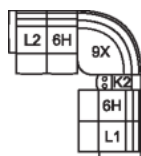

K0 Wedge w/Storage  
17 x 40 x 37"  
42 x 101 x 94 cm

K1 Wedge 45 Degree  
w/Storage  
36 x 38 x 37"  
91 x 96 x 94 cm

K2 Console w/Storage  
13 x 40 x 37"  
34 x 101 x 94 cm

L1 RHF Pwr Recl Pwr/HR Pwr  
Lumbar  
32 x 40 x 42"  
82 x 101 x 107 cm

L2 LHF Pwr Recl Pwr/HR Pwr  
Lumbar  
32 x 40 x 42"  
82 x 101 x 107 cm

L3 Armless P/Recl Pwr/HR  
Pwr Lumbar  
23 x 40 x 42"  
59 x 101 x 107 cm

L6 Sofa Power Recliner w/  
Power Headrest & Power  
Lumbar  
L7 Loveseat Power Recliner  
w/ Power Headrest & Power  
Lumbar  
L8 Console Loveseat Recliner  
Power w/ Power Headrest &  
Power Lumbar  
L9 Wallhugger Power  
Recliner w/ Power Headrest &  
Power Lumbar  
87 x 40 x 42"  
221 x 101 x 107 cm  
IA: 69" / 174 cm

## POPULAR CONFIGURATIONS

L2/6H/9X/6H/L1  
109 x 122"  
277 x 310 cm

L2/6H/9X/K2/6H/L1  
122 x 109"  
310 x 277 cm

L2/K1/6H/6H/K1/L1  
112 x 112"  
285 x 285 cm

## DIMENSIONS

Seat Depth: 20" / 52 cm  
Seat Height: 19" / 49 cm  
Arm Depth: 33" / 84 cm  
Arm Height: 25" / 64 cm  
Reclined Depth: 68" / 173 cm

Dimensions shown as Width x Depth x Height.

Dimensions are correct at the time of printing and are subject to change without notice. Actual measurements for each item may vary from what is shown here. Please allow up to a +/- 1 inch difference. Availability may vary by region.