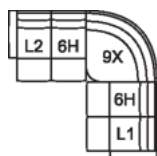

K0 Wedge w/Storage  
17 x 40 x 37"  
42 x 101 x 94 cm

K1 Wedge 45 Degree  
w/Storage  
36 x 38 x 37"  
91 x 96 x 94 cm

K2 Console w/Storage  
13 x 40 x 37"  
34 x 101 x 94 cm

L1 RHF Pwr Recl Pwr/HR Pwr  
Lumbar  
32 x 40 x 42"  
82 x 101 x 107 cm

L2 LHF Pwr Recl Pwr/HR Pwr  
Lumbar  
32 x 40 x 42"  
82 x 101 x 107 cm

L3 Armless P/Recl Pwr/HR  
Pwr Lumbar  
23 x 40 x 42"  
59 x 101 x 107 cm

L6 Sofa Power Recliner w/  
Power Headrest & Power  
Lumbar  
L7 Loveseat Power Recliner  
w/ Power Headrest & Power  
Lumbar  
L8 Console Loveseat Recliner  
Power w/ Power Headrest &  
Power Lumbar  
L9 Wallhugger Power  
Recliner w/ Power Headrest &  
Power Lumbar  
87 x 40 x 42"  
221 x 101 x 107 cm  
IA: 69" / 174 cm

## POPULAR CONFIGURATIONS

L2/6H/9X/6H/L1  
109 x 122"  
277 x 310 cm

L2/6H/9X/K2/6H/L1  
122 x 109"  
310 x 277 cm

L2/K1/6H/6H/K1/L1  
112 x 112"  
285 x 285 cm

## DIMENSIONS

Seat Depth: 20" / 52 cm  
Seat Height: 19" / 49 cm  
Arm Depth: 33" / 84 cm  
Arm Height: 25" / 64 cm  
Reclined Depth: 68" / 173 cm

Dimensions shown as Width x Depth x Height.

Dimensions are correct at the time of printing and are subject to change without notice. Actual measurements for each item may vary from what is shown here. Please allow up to a +/- 1 inch difference. Availability may vary by region.