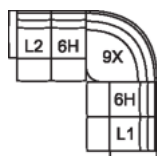

**K0 Wedge w/Storage**  
17 x 40 x 37"  
42 x 101 x 94 cm

**K1 Wedge 45 Degree w/Storage**  
36 x 38 x 37"  
91 x 96 x 94 cm

**K2 Console w/Storage**  
13 x 40 x 37"  
34 x 101 x 94 cm

**L1 RHF Pwr Recl Pwr/HR Pwr Lumbar**  
32 x 40 x 42"  
82 x 101 x 107 cm

**L2 LHF Pwr Recl Pwr/HR Pwr Lumbar**  
32 x 40 x 42"  
82 x 101 x 107 cm

**L3 Armless P/Recl Pwr/HR Pwr Lumbar**  
23 x 40 x 42"  
59 x 101 x 107 cm

**L6 Sofa Power Recliner w/ Power Headrest & Power Lumbar**  
**L7 Loveseat Power Recliner w/ Power Headrest & Power Lumbar**  
**L8 Console Loveseat Recliner Power w/ Power Headrest & Power Lumbar**  
**L9 Wallhugger Power Recliner w/ Power Headrest & Power Lumbar**  
87 x 40 x 42"  
221 x 101 x 107 cm  
IA: 69" / 174 cm

## POPULAR CONFIGURATIONS

**L2/6H/9X/6H/L1**  
109 x 122"  
277 x 310 cm

**L2/6H/9X/K2/6H/L1**  
122 x 109"  
310 x 277 cm

**L2/K1/6H/6H/K1/L1**  
112 x 112"  
285 x 285 cm

## DIMENSIONS

Seat Depth: 20" / 52 cm  
Seat Height: 19" / 49 cm  
Arm Depth: 33" / 84 cm  
Arm Height: 25" / 64 cm  
Reclined Depth: 68" / 173 cm

Dimensions shown as Width x Depth x Height.

Dimensions are correct at the time of printing and are subject to change without notice. Actual measurements for each item may vary from what is shown here. Please allow up to a +/- 1 inch difference. Availability may vary by region.