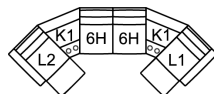

**K0 Wedge w/Storage**  
17 x 40 x 37"  
42 x 101 x 94 cm

**K1 Wedge 45 Degree w/Storage**  
36 x 38 x 37"  
91 x 96 x 94 cm

**K2 Console w/Storage**  
13 x 40 x 37"  
34 x 101 x 94 cm

**L1 RHF Pwr Recl Pwr/HR Pwr Lumbar**  
32 x 40 x 42"  
82 x 101 x 107 cm

**L2 LHF Pwr Recl Pwr/HR Pwr Lumbar**  
32 x 40 x 42"  
82 x 101 x 107 cm

**L3 Armless P/Recl Pwr/HR Pwr Lumbar**  
23 x 40 x 42"  
59 x 101 x 107 cm

**L6 Sofa Power Recliner w/ Power Headrest & Power Lumbar**  
**L7 Loveseat Power Recliner w/ Power Headrest & Power Lumbar**  
**L8 Console Loveseat Recliner Power w/ Power Headrest & Power Lumbar**  
**L9 Wallhugger Power Recliner w/ Power Headrest & Power Lumbar**  
87 x 40 x 42"  
221 x 101 x 107 cm  
IA: 69" / 174 cm

## POPULAR CONFIGURATIONS

**L2/6H/9X/6H/L1**  
109 x 122"  
277 x 310 cm

**L2/6H/9X/K2/6H/L1**  
122 x 109"  
310 x 277 cm

**L2/K1/6H/6H/K1/L1**  
112 x 112"  
285 x 285 cm

## DIMENSIONS

Seat Depth: 20" / 52 cm  
Seat Height: 19" / 49 cm  
Arm Depth: 33" / 84 cm  
Arm Height: 25" / 64 cm  
Reclined Depth: 68" / 173 cm

Dimensions shown as Width x Depth x Height.

Dimensions are correct at the time of printing and are subject to change without notice. Actual measurements for each item may vary from what is shown here. Please allow up to a +/- 1 inch difference. Availability may vary by region.