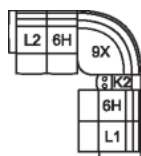

**K0 Wedge w/Storage**  
17 x 40 x 37"  
42 x 101 x 94 cm

**K1 Wedge 45 Degree w/Storage**  
36 x 38 x 37"  
91 x 96 x 94 cm

**K2 Console w/Storage**  
13 x 40 x 37"  
34 x 101 x 94 cm

**L1 RHF Pwr Recl Pwr/HR Pwr Lumbar**  
32 x 40 x 42"  
82 x 101 x 107 cm

**L2 LHF Pwr Recl Pwr/HR Pwr Lumbar**  
32 x 40 x 42"  
82 x 101 x 107 cm

**L3 Armless P/Recl Pwr/HR Pwr Lumbar**  
23 x 40 x 42"  
59 x 101 x 107 cm

**L6 Sofa Power Recliner w/ Power Headrest & Power Lumbar**  
**L7 Loveseat Power Recliner w/ Power Headrest & Power Lumbar**  
**L8 Console Loveseat Recliner Power w/ Power Headrest & Power Lumbar**  
**L9 Wallhugger Power Recliner w/ Power Headrest & Power Lumbar**  
87 x 40 x 42"  
221 x 101 x 107 cm  
IA: 69" / 174 cm

## POPULAR CONFIGURATIONS

**L2/6H/9X/6H/L1**  
109 x 122"  
277 x 310 cm

**L2/6H/9X/K2/6H/L1**  
122 x 109"  
310 x 277 cm

**L2/K1/6H/6H/K1/L1**  
112 x 112"  
285 x 285 cm

## DIMENSIONS

Seat Depth: 20" / 52 cm  
Seat Height: 19" / 49 cm  
Arm Depth: 33" / 84 cm  
Arm Height: 25" / 64 cm  
Reclined Depth: 68" / 173 cm

Dimensions shown as Width x Depth x Height.

Dimensions are correct at the time of printing and are subject to change without notice. Actual measurements for each item may vary from what is shown here. Please allow up to a +/- 1 inch difference. Availability may vary by region.