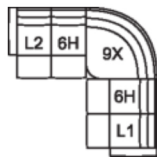

K0 Wedge w/Storage
17 x 40 x 37"
42 x 101 x 94 cm

K1 Wedge 45 Degree w/Storage
36 x 38 x 37"
91 x 96 x 94 cm

K2 Console w/Storage
13 x 40 x 37"
34 x 101 x 94 cm

L1 RHF Pwr Recl Pwr/HR Pwr Lumbar
32 x 40 x 42"
82 x 101 x 107 cm

L2 LHF Pwr Recl Pwr/HR Pwr Lumbar
32 x 40 x 42"
82 x 101 x 107 cm

L3 Armless P/Recl Pwr/HR Pwr Lumbar
23 x 40 x 42"
59 x 101 x 107 cm

L6 Sofa Power Recliner w/ Power Headrest & Power Lumbar
L7 Loveseat Power Recliner w/ Power Headrest & Power Lumbar
L8 Console Loveseat Recliner Power w/ Power Headrest & Power Lumbar
L9 Wallhugger Power Recliner w/ Power Headrest & Power Lumbar
87 x 40 x 42"
221 x 101 x 107 cm
IA: 69" / 174 cm

POPULAR CONFIGURATIONS

L2/6H/9X/6H/L1
109 x 122"
277 x 310 cm

L2/6H/9X/K2/6H/L1
122 x 109"
310 x 277 cm

L2/K1/6H/6H/K1/L1
112 x 112"
285 x 285 cm

DIMENSIONS

Seat Depth: 20" / 52 cm
Seat Height: 19" / 49 cm
Arm Depth: 33" / 84 cm
Arm Height: 25" / 64 cm
Reclined Depth: 68" / 173 cm

Dimensions shown as Width x Depth x Height.

Dimensions are correct at the time of printing and are subject to change without notice. Actual measurements for each item may vary from what is shown here. Please allow up to a +/- 1 inch difference. Availability may vary by region.