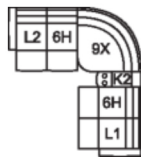

K0 Wedge w/Storage
17 x 40 x 37"
42 x 101 x 94 cm

K1 Wedge 45 Degree w/Storage
36 x 38 x 37"
91 x 96 x 94 cm

K2 Console w/Storage
13 x 40 x 37"
34 x 101 x 94 cm

L1 RHF Pwr Recl Pwr/HR Pwr Lumbar
32 x 40 x 42"
82 x 101 x 107 cm

L2 LHF Pwr Recl Pwr/HR Pwr Lumbar
32 x 40 x 42"
82 x 101 x 107 cm

L3 Armless P/Recl Pwr/HR Pwr Lumbar
23 x 40 x 42"
59 x 101 x 107 cm

L6 Sofa Power Recliner w/ Power Headrest & Power Lumbar
L7 Loveseat Power Recliner w/ Power Headrest & Power Lumbar
L8 Console Loveseat Recliner Power w/ Power Headrest & Power Lumbar
L9 Wallhugger Power Recliner w/ Power Headrest & Power Lumbar
87 x 40 x 42"
221 x 101 x 107 cm
IA: 69" / 174 cm

POPULAR CONFIGURATIONS

L2/6H/9X/6H/L1
109 x 122"
277 x 310 cm

L2/6H/9X/K2/6H/L1
122 x 109"
310 x 277 cm

L2/K1/6H/6H/K1/L1
112 x 112"
285 x 285 cm

DIMENSIONS

Seat Depth: 20" / 52 cm
Seat Height: 19" / 49 cm
Arm Depth: 33" / 84 cm
Arm Height: 25" / 64 cm
Reclined Depth: 68" / 173 cm

Dimensions shown as Width x Depth x Height.

Dimensions are correct at the time of printing and are subject to change without notice. Actual measurements for each item may vary from what is shown here. Please allow up to a +/- 1 inch difference. Availability may vary by region.