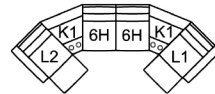

K0 Wedge w/Storage
17 x 40 x 37"
42 x 101 x 94 cm

K1 Wedge 45 Degree w/Storage
36 x 38 x 37"
91 x 96 x 94 cm

K2 Console w/Storage
13 x 40 x 37"
34 x 101 x 94 cm

L1 RHF Pwr Recl Pwr/HR Pwr Lumbar
32 x 40 x 42"
82 x 101 x 107 cm

L2 LHF Pwr Recl Pwr/HR Pwr Lumbar
32 x 40 x 42"
82 x 101 x 107 cm

L3 Armless P/Recl Pwr/HR Pwr Lumbar
23 x 40 x 42"
59 x 101 x 107 cm

L6 Sofa Power Recliner w/ Power Headrest & Power Lumbar
L7 Loveseat Power Recliner w/ Power Headrest & Power Lumbar
L8 Console Loveseat Recliner Power w/ Power Headrest & Power Lumbar
L9 Wallhugger Power Recliner w/ Power Headrest & Power Lumbar
87 x 40 x 42"
221 x 101 x 107 cm
IA: 69" / 174 cm

POPULAR CONFIGURATIONS

L2/6H/9X/6H/L1
109 x 122"
277 x 310 cm

L2/6H/9X/K2/6H/L1
122 x 109"
310 x 277 cm

L2/K1/6H/6H/K1/L1
112 x 112"
285 x 285 cm

DIMENSIONS

Seat Depth: 20" / 52 cm
Seat Height: 19" / 49 cm
Arm Depth: 33" / 84 cm
Arm Height: 25" / 64 cm
Reclined Depth: 68" / 173 cm

Dimensions shown as Width x Depth x Height.

Dimensions are correct at the time of printing and are subject to change without notice. Actual measurements for each item may vary from what is shown here. Please allow up to a +/- 1 inch difference. Availability may vary by region.