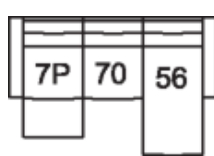

**W2 Console w/Storage**  
14 x 40 x 35"  
34 x 102 x 89 cm

**32 Rocker Manual Recliner**  
**31 Wallhugger Power Recliner**  
**33 Swivel Rocker Manual Recliner**  
**35 Wallhugger Manual Recliner**  
**39 Rocker Power Recliner**  
42 x 40 x 41"  
106 x 101 x 102 cm  
IA: 23" / 58 cm

**58 Console Loveseat Manual Recliner**  
**68 Console Loveseat Power Recliner**  
78 x 40 x 41"  
197 x 101 x 102 cm

**76 RHF Manual Recliner**  
**6P RHF Power Recliner**  
**77 LHF Manual Recliner**  
**7P LHF Power Recliner**  
41 x 40 x 41"  
102 x 101 x 102 cm

## POPULAR CONFIGURATIONS

**7P/70/09/70/6P**  
121 x 121"  
308 x 308 cm

**7P/70/09/W2/70/6P**  
134 x 121"  
341 x 308 cm

**7P/70/56**  
108 x 66"  
275 x 168 cm

## DIMENSIONS

Seat Depth: 21" / 52 cm  
Seat Height: 19" / 50 cm  
Arm Depth: 35" / 90 cm  
Arm Height: 24" / 62 cm  
Reclined Depth: 66" / 167 cm

Dimensions shown as Width x Depth x Height.

Dimensions are correct at the time of printing and are subject to change without notice. Actual measurements for each item may vary from what is shown here. Please allow up to a +/- 1 inch difference. Availability may vary by region.