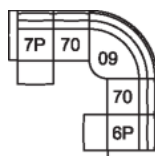

POPULAR CONFIGURATIONS

7P/70/09/70/6P
121 x 121"
308 x 308 cm