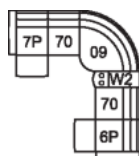

**W2 Console w/Storage**  
14 x 40 x 35"  
34 x 102 x 89 cm

**32 Rocker Manual Recliner**  
**31 Wallhugger Power Recliner**  
**33 Swivel Rocker Manual Recliner**  
**35 Wallhugger Manual Recliner**  
**39 Rocker Power Recliner**  
42 x 40 x 41"  
106 x 101 x 102 cm  
IA: 23" / 58 cm

**58 Console Loveseat Manual Recliner**  
**68 Console Loveseat Power Recliner**  
78 x 40 x 41"  
197 x 101 x 102 cm

**76 RHF Manual Recliner**  
**6P RHF Power Recliner**  
**77 LHF Manual Recliner**  
**7P LHF Power Recliner**  
41 x 40 x 41"  
102 x 101 x 102 cm

## POPULAR CONFIGURATIONS

**7P/70/09/70/6P**  
121 x 121"  
308 x 308 cm

**7P/70/09/W2/70/6P**  
134 x 121"  
341 x 308 cm

**7P/70/56**  
108 x 66"  
275 x 168 cm

## DIMENSIONS

Seat Depth: 21" / 52 cm  
Seat Height: 19" / 50 cm  
Arm Depth: 35" / 90 cm  
Arm Height: 24" / 62 cm  
Reclined Depth: 66" / 167 cm

Dimensions shown as Width x Depth x Height.

Dimensions are correct at the time of printing and are subject to change without notice. Actual measurements for each item may vary from what is shown here. Please allow up to a +/- 1 inch difference. Availability may vary by region.