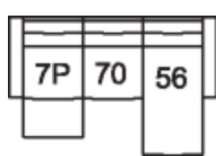

W2 Console w/Storage
14 x 40 x 35"
34 x 102 x 89 cm

32 Rocker Manual Recliner
31 Wallhugger Power Recliner
33 Swivel Rocker Manual Recliner
35 Wallhugger Manual Recliner
39 Rocker Power Recliner
42 x 40 x 41"
106 x 101 x 102 cm
IA: 23" / 58 cm

58 Console Loveseat Manual Recliner
68 Console Loveseat Power Recliner
78 x 40 x 41"
197 x 101 x 102 cm

76 RHF Manual Recliner
6P RHF Power Recliner
77 LHF Manual Recliner
7P LHF Power Recliner
41 x 40 x 41"
102 x 101 x 102 cm

POPULAR CONFIGURATIONS

7P/70/09/70/6P
121 x 121"
308 x 308 cm

7P/70/09/W2/70/6P
134 x 121"
341 x 308 cm

7P/70/56
108 x 66"
275 x 168 cm

DIMENSIONS

Seat Depth: 21" / 52 cm
Seat Height: 19" / 50 cm
Arm Depth: 35" / 90 cm
Arm Height: 24" / 62 cm
Reclined Depth: 66" / 167 cm

Dimensions shown as Width x Depth x Height.

Dimensions are correct at the time of printing and are subject to change without notice. Actual measurements for each item may vary from what is shown here. Please allow up to a +/- 1 inch difference. Availability may vary by region.