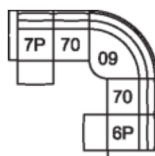

56 RHF Chaise
57 LHF Chaise
37 x 67 x 41"
94 x 170 x 102 cm

70 Armless Chair
32 x 40 x 41"
80 x 101 x 102 cm

75 Sofa Manual Recliner 2 over 2
5P Sofa Power Recliner
80 x 40 x 41"
203 x 101 x 102 cm
IA: 61" / 157 cm

W2 Console w/Storage
14 x 40 x 35"
34 x 102 x 89 cm

32 Rocker Manual Recliner
31 Wallhugger Power Recliner
33 Swivel Rocker Manual Recliner
35 Wallhugger Manual Recliner
39 Rocker Power Recliner
42 x 40 x 41"
106 x 101 x 102 cm
IA: 23" / 58 cm

58 Console Loveseat Manual Recliner
68 Console Loveseat Power Recliner
78 x 40 x 41"
197 x 101 x 102 cm

76 RHF Manual Recliner
6P RHF Power Recliner
77 LHF Manual Recliner
7P LHF Power Recliner
41 x 40 x 41"
102 x 101 x 102 cm

POPULAR CONFIGURATIONS

7P/70/09/70/6P
121 x 121"
308 x 308 cm

7P/70/09/W2/70/6P
134 x 121"
341 x 308 cm

7P/70/56
108 x 66"
275 x 168 cm

DIMENSIONS

Seat Depth: 21" / 52 cm
Seat Height: 19" / 50 cm
Arm Depth: 35" / 90 cm
Arm Height: 24" / 62 cm
Reclined Depth: 66" / 167 cm