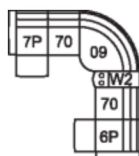

W2 Console w/Storage
14 x 40 x 35"
34 x 102 x 89 cm

32 Rocker Manual Recliner
31 Wallhugger Power Recliner
33 Swivel Rocker Manual Recliner
35 Wallhugger Manual Recliner
39 Rocker Power Recliner
42 x 40 x 41"
106 x 101 x 102 cm
IA: 23" / 58 cm

58 Console Loveseat Manual Recliner
68 Console Loveseat Power Recliner
78 x 40 x 41"
197 x 101 x 102 cm

76 RHF Manual Recliner
6P RHF Power Recliner
77 LHF Manual Recliner
7P LHF Power Recliner
41 x 40 x 41"
102 x 101 x 102 cm

POPULAR CONFIGURATIONS

7P/70/09/70/6P
121 x 121"
308 x 308 cm

7P/70/09/W2/70/6P
134 x 121"
341 x 308 cm

7P/70/56
108 x 66"
275 x 168 cm

DIMENSIONS

Seat Depth: 21" / 52 cm
Seat Height: 19" / 50 cm
Arm Depth: 35" / 90 cm
Arm Height: 24" / 62 cm
Reclined Depth: 66" / 167 cm

Dimensions shown as Width x Depth x Height.

Dimensions are correct at the time of printing and are subject to change without notice. Actual measurements for each item may vary from what is shown here. Please allow up to a +/- 1 inch difference. Availability may vary by region.