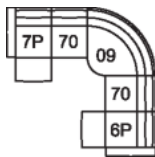

56 RHF Chaise
57 LHF Chaise
37 x 67 x 41"
94 x 170 x 102 cm

70 Armless Chair
32 x 40 x 41"
80 x 101 x 102 cm

75 Sofa Manual Recliner 2 over 2
5P Sofa Power Recliner
80 x 40 x 41"
203 x 101 x 102 cm
IA: 61" / 157 cm

W2 Console w/Storage
14 x 40 x 35"
34 x 102 x 89 cm

32 Rocker Manual Recliner
31 Wallhugger Power Recliner
33 Swivel Rocker Manual Recliner
35 Wallhugger Manual Recliner
39 Rocker Power Recliner
42 x 40 x 41"
106 x 101 x 102 cm
IA: 23" / 58 cm

58 Console Loveseat Manual Recliner
68 Console Loveseat Power Recliner
78 x 40 x 41"
197 x 101 x 102 cm

76 RHF Manual Recliner
6P RHF Power Recliner
77 LHF Manual Recliner
7P LHF Power Recliner
41 x 40 x 41"
102 x 101 x 102 cm

POPULAR CONFIGURATIONS

7P/70/09/70/6P
121 x 121"
308 x 308 cm

7P/70/09/W2/70/6P
134 x 121"
341 x 308 cm

7P/70/56
108 x 66"
275 x 168 cm

DIMENSIONS

Seat Depth: 21" / 52 cm
Seat Height: 19" / 50 cm
Arm Depth: 35" / 90 cm
Arm Height: 24" / 62 cm
Reclined Depth: 66" / 167 cm