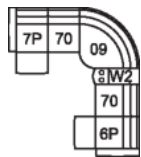

W2 Console w/Storage
14 x 40 x 35"
34 x 102 x 89 cm

32 Rocker Manual Recliner
31 Wallhugger Power Recliner
33 Swivel Rocker Manual Recliner
35 Wallhugger Manual Recliner
39 Rocker Power Recliner
42 x 40 x 41"
106 x 101 x 102 cm
IA: 23" / 58 cm

58 Console Loveseat Manual Recliner
68 Console Loveseat Power Recliner
78 x 40 x 41"
197 x 101 x 102 cm

76 RHF Manual Recliner
6P RHF Power Recliner
77 LHF Manual Recliner
7P LHF Power Recliner
41 x 40 x 41"
102 x 101 x 102 cm

POPULAR CONFIGURATIONS

7P/70/09/70/6P
121 x 121"
308 x 308 cm

7P/70/09/W2/70/6P
134 x 121"
341 x 308 cm

7P/70/56
108 x 66"
275 x 168 cm

DIMENSIONS

Seat Depth: 21" / 52 cm
Seat Height: 19" / 50 cm
Arm Depth: 35" / 90 cm
Arm Height: 24" / 62 cm
Reclined Depth: 66" / 167 cm

Dimensions shown as Width x Depth x Height.

Dimensions are correct at the time of printing and are subject to change without notice. Actual measurements for each item may vary from what is shown here. Please allow up to a +/- 1 inch difference. Availability may vary by region.