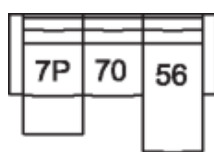

W2 Console w/Storage
14 x 40 x 35"
34 x 102 x 89 cm

32 Rocker Manual Recliner
31 Wallhugger Power Recliner
33 Swivel Rocker Manual Recliner
35 Wallhugger Manual Recliner
39 Rocker Power Recliner
42 x 40 x 41"
106 x 101 x 102 cm
IA: 23" / 58 cm

58 Console Loveseat Manual Recliner
68 Console Loveseat Power Recliner
78 x 40 x 41"
197 x 101 x 102 cm

76 RHF Manual Recliner
6P RHF Power Recliner
77 LHF Manual Recliner
7P LHF Power Recliner
41 x 40 x 41"
102 x 101 x 102 cm

POPULAR CONFIGURATIONS

7P/70/09/70/6P
121 x 121"
308 x 308 cm

7P/70/09/W2/70/6P
134 x 121"
341 x 308 cm

7P/70/56
108 x 66"
275 x 168 cm

DIMENSIONS

Seat Depth: 21" / 52 cm
Seat Height: 19" / 50 cm
Arm Depth: 35" / 90 cm
Arm Height: 24" / 62 cm
Reclined Depth: 66" / 167 cm

Dimensions shown as Width x Depth x Height.

Dimensions are correct at the time of printing and are subject to change without notice. Actual measurements for each item may vary from what is shown here. Please allow up to a +/- 1 inch difference. Availability may vary by region.