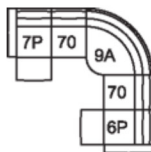

**6H Armless Power Recliner w/ Power Headrest**  
34 x 42 x 32"  
86 x 105 x 81 cm

**6P RHF Power Recliner w/ Power Headrest**  
44 x 42 x 32"  
110 x 105 x 81 cm

**70 Armless Chair**  
34 x 42 x 32"  
86 x 105 x 81 cm

**7P LHF Power Recliner w/ Power Headrest**  
44 x 42 x 32"  
110 x 105 x 81 cm

**9A Corner Square w Movable HeadR**  
47 x 47 x 32"  
119 x 119 x 81 cm

**C3 RHF PWR Reclining Chaise**  
**C4 LHF PWR Reclining Chaise**  
44 x 63 x 32"  
112 x 159 x 81 cm

### POPULAR CONFIGURATIONS

**7P/70/9A/70/6P**  
123 x 123"  
313 x 313 cm

**7P/70/9A/17**  
104 x 123"  
265 x 313 cm

**7P/70/C3**  
64 x 120"  
163 x 305 cm

### DIMENSIONS

---

Seat Depth: 23" / 59 cm  
 Seat Height: 19" / 49 cm  
 Arm Depth: 39" / 99 cm  
 Arm Height: 25" / 62 cm  
 Reclined Depth: 64" / 164 cm

Dimensions shown as Width x Depth x Height.

Dimensions are correct at the time of printing and are subject to change without notice. Actual measurements for each item may vary from what is shown here. Please allow up to a +/- 1 inch difference. Availability may vary by region.