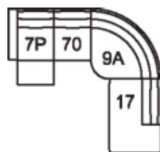

**6H Armless Power Recliner w/ Power Headrest**  
34 x 42 x 32"  
86 x 105 x 81 cm

**6P RHF Power Recliner w/ Power Headrest**  
44 x 42 x 32"  
110 x 105 x 81 cm

**70 Armless Chair**  
34 x 42 x 32"  
86 x 105 x 81 cm

**7P LHF Power Recliner w/ Power Headrest**  
44 x 42 x 32"  
110 x 105 x 81 cm

**9A Corner Square w Movable HeadR**  
47 x 47 x 32"  
119 x 119 x 81 cm

**C3 RHF PWR Reclining Chaise**  
**C4 LHF PWR Reclining Chaise**  
44 x 63 x 32"  
112 x 159 x 81 cm

### POPULAR CONFIGURATIONS

**7P/70/9A/70/6P**  
123 x 123"  
313 x 313 cm

**7P/70/9A/17**  
104 x 123"  
265 x 313 cm

**7P/70/C3**  
64 x 120"  
163 x 305 cm

### DIMENSIONS

---

Seat Depth: 23" / 59 cm  
 Seat Height: 19" / 49 cm  
 Arm Depth: 39" / 99 cm  
 Arm Height: 25" / 62 cm  
 Reclined Depth: 64" / 164 cm

Dimensions shown as Width x Depth x Height.

Dimensions are correct at the time of printing and are subject to change without notice. Actual measurements for each item may vary from what is shown here. Please allow up to a +/- 1 inch difference. Availability may vary by region.