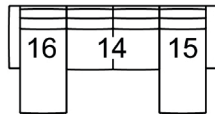

03 Loveseat
68 x 37 x 36"
171 x 93 x 91 cm

04 Ottoman
27 x 19 x 19"
68 x 47 x 48 cm

07 LHF Loveseat
60 x 37 x 36"
153 x 93 x 91 cm

08 RHF Loveseat
60 x 37 x 36"
153 x 93 x 91 cm

14 Armless Loveseat
53 x 37 x 36"
135 x 93 x 91 cm

15 RHF Chaise
35 x 59 x 36"
87 x 149 x 91 cm

16 LHF Chaise
35 x 59 x 36"
87 x 149 x 91 cm

POPULAR CONFIGURATIONS

16/08
94 x 58"
239 x 148 cm

16/14/15
121 x 59"
308 x 150 cm

DIMENSIONS

Seat Depth: 20" / 52 cm
Seat Height: 20" / 52 cm
Arm Depth: 36" / 92 cm
Arm Height: 25" / 63 cm

Dimensions shown as Width x Depth x Height.

Dimensions are correct at the time of printing and are subject to change without notice. Actual measurements for each item may vary from what is shown here. Please allow up to a +/- 1 inch difference. Availability may vary by region.