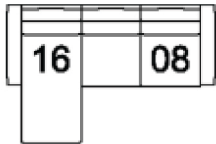

03 Loveseat
68 x 37 x 36"
171 x 93 x 91 cm

04 Ottoman
27 x 19 x 19"
68 x 47 x 48 cm

07 LHF Loveseat
60 x 37 x 36"
153 x 93 x 91 cm

08 RHF Loveseat
60 x 37 x 36"
153 x 93 x 91 cm

14 Armless Loveseat
53 x 37 x 36"
135 x 93 x 91 cm

15 RHF Chaise
35 x 59 x 36"
87 x 149 x 91 cm

16 LHF Chaise
35 x 59 x 36"
87 x 149 x 91 cm

POPULAR CONFIGURATIONS

16/08
94 x 58"
239 x 148 cm

16/14/15
121 x 59"
308 x 150 cm

DIMENSIONS

Seat Depth: 20" / 52 cm
Seat Height: 20" / 52 cm
Arm Depth: 36" / 92 cm
Arm Height: 25" / 63 cm

Dimensions shown as Width x Depth x Height.

Dimensions are correct at the time of printing and are subject to change without notice. Actual measurements for each item may vary from what is shown here. Please allow up to a +/- 1 inch difference. Availability may vary by region.