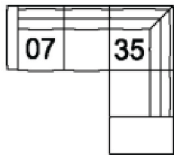

**04 Ottoman**  
39 x 32 x 16"  
100 x 82 x 41 cm

**08 RHF Loveseat**  
**07 LHF Loveseat**  
58 x 38 x 33"  
148 x 97 x 84 cm

**10 Armless Chair**  
26 x 38 x 33"  
67 x 97 x 84 cm

**11 Corner Square**  
38 x 38 x 33"  
97 x 97 x 84 cm

**13 RHF Sofa**  
**12 LHF Sofa**  
84 x 38 x 33"  
214 x 97 x 84 cm

**14 Armless Loveseat**  
52 x 38 x 33"  
133 x 97 x 84 cm

**15 RHF Chaise**  
**16 LHF Chaise**  
34 x 59 x 33"  
86 x 150 x 84 cm

**35 RHF Corner Chaise**  
**36 LHF Corner Chaise**  
91 x 38 x 33"  
232 x 97 x 84 cm

### POPULAR CONFIGURATIONS

**07/35**  
96 x 91"  
244 x 232 cm

### DIMENSIONS

Seat Depth: 24" / 60 cm  
Seat Height: 19" / 47 cm  
Arm Depth: 38" / 97 cm  
Arm Height: 29" / 74 cm

Dimensions shown as Width x Depth x Height.

Dimensions are correct at the time of printing and are subject to change without notice. Actual measurements for each item may vary from what is shown here. Please allow up to a +/- 1 inch difference. Availability may vary by region.