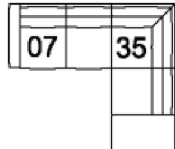

01 Sofa
83 x 38 x 33"
211 x 97 x 84 cm
IA: 64" / 163 cm

02 Chair
42 x 38 x 33"
107 x 97 x 84 cm
IA: 23" / 59 cm

03 Loveseat
66 x 38 x 33"
168 x 97 x 84 cm
IA: 47" / 120 cm

04 Ottoman
36 x 26 x 17"
92 x 67 x 44 cm

08 RHF Loveseat
07 LHF Loveseat
57 x 38 x 33"
145 x 97 x 84 cm

10 Armless Chair
24 x 38 x 33"
61 x 97 x 84 cm

13 RHF Sofa
12 LHF Sofa
81 x 38 x 33"
206 x 97 x 84 cm

15 RHF Chaise
16 LHF Chaise
33 x 65 x 33"
84 x 166 x 84 cm

35 RHF Corner Chaise
36 LHF Corner Chaise
85 x 38 x 33"
216 x 97 x 84 cm

POPULAR CONFIGURATIONS

12/35
121 x 85"
308 x 216 cm

07/35
95 x 85"
242 x 216 cm

16/08
90 x 65"
229 x 166 cm

DIMENSIONS

Seat Depth: 23" / 58 cm
Seat Height: 18" / 45 cm
Arm Depth: 36" / 93 cm
Arm Height: 23" / 58 cm

Dimensions shown as Width x Depth x Height.

Dimensions are correct at the time of printing and are subject to change without notice. Actual measurements for each item may vary from what is shown here. Please allow up to a +/- 1 inch difference. Availability may vary by region.