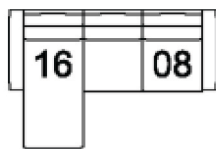

08 RHF Loveseat
07 LHF Loveseat
57 x 38 x 33"
145 x 97 x 84 cm

10 Armless Chair
24 x 38 x 33"
61 x 97 x 84 cm

13 RHF Sofa
12 LHF Sofa
81 x 38 x 33"
206 x 97 x 84 cm

15 RHF Chaise
16 LHF Chaise
33 x 65 x 33"
84 x 166 x 84 cm

35 RHF Corner Chaise
36 LHF Corner Chaise
85 x 38 x 33"
216 x 97 x 84 cm

POPULAR CONFIGURATIONS

12/35
121 x 85"
308 x 216 cm

07/35
95 x 85"
242 x 216 cm

16/08
90 x 65"
229 x 166 cm

DIMENSIONS

Seat Depth: 23" / 58 cm
Seat Height: 18" / 45 cm
Arm Depth: 36" / 93 cm
Arm Height: 23" / 58 cm

Dimensions shown as Width x Depth x Height.

Dimensions are correct at the time of printing and are subject to change without notice. Actual measurements for each item may vary from what is shown here. Please allow up to a +/- 1 inch difference. Availability may vary by region.