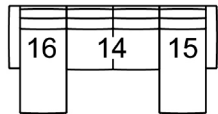

## Item # SEC-7748-8BA-43

**01 Sofa**  
94 x 37 x 36"  
239 x 93 x 91 cm

**02 Chair**  
42 x 37 x 36"  
106 x 93 x 91 cm  
IA: 26" / 67 cm

**03 Loveseat**  
68 x 37 x 36"  
171 x 93 x 91 cm

**04 Ottoman**  
27 x 19 x 19"  
68 x 47 x 48 cm

**07 LHF Loveseat**  
60 x 37 x 36"  
153 x 93 x 91 cm

**08 RHF Loveseat**  
60 x 37 x 36"  
153 x 93 x 91 cm

**14 Armless Loveseat**  
53 x 37 x 36"  
135 x 93 x 91 cm

**15 RHF Chaise**  
35 x 59 x 36"  
87 x 149 x 91 cm

### POPULAR CONFIGURATIONS

**16/08**  
94 x 58"  
239 x 148 cm

**16/14/15**  
121 x 59"  
308 x 150 cm

### DIMENSIONS

Seat Depth: 20" / 52 cm  
Seat Height: 20" / 52 cm  
Arm Depth: 36" / 92 cm  
Arm Height: 25" / 63 cm

Dimensions shown as Width x Depth x Height.

Dimensions are correct at the time of printing and are subject to change without notice. Actual measurements for each item may vary from what is shown here. Please allow up to a +/- 1 inch difference. Availability may vary by region.