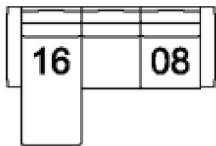

## Item # SEC-7748-8BA-43

**01 Sofa**  
94 x 37 x 36"  
239 x 93 x 91 cm

**02 Chair**  
42 x 37 x 36"  
106 x 93 x 91 cm  
IA: 26" / 67 cm

**03 Loveseat**  
68 x 37 x 36"  
171 x 93 x 91 cm

**04 Ottoman**  
27 x 19 x 19"  
68 x 47 x 48 cm

**07 LHF Loveseat**  
60 x 37 x 36"  
153 x 93 x 91 cm

**08 RHF Loveseat**  
60 x 37 x 36"  
153 x 93 x 91 cm

**14 Armless Loveseat**  
53 x 37 x 36"  
135 x 93 x 91 cm

**15 RHF Chaise**  
35 x 59 x 36"  
87 x 149 x 91 cm

### POPULAR CONFIGURATIONS

**16/08**  
94 x 58"  
239 x 148 cm

**16/14/15**  
121 x 59"  
308 x 150 cm

### DIMENSIONS

Seat Depth: 20" / 52 cm  
Seat Height: 20" / 52 cm  
Arm Depth: 36" / 92 cm  
Arm Height: 25" / 63 cm

Dimensions shown as Width x Depth x Height.

Dimensions are correct at the time of printing and are subject to change without notice. Actual measurements for each item may vary from what is shown here. Please allow up to a +/- 1 inch difference. Availability may vary by region.