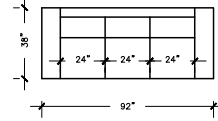

SOFA PLUS
 W:110" D:38" H:33"
 AH: 22" SD: 22"
 SH: 17.5"

SOFA PLUS B
 W:100" D:38" H:33"
 AH: 22" SD: 22"
 SH: 17.5"

SOFA
 W:92" D:38" H:33"
 AH: 22" SD: 22"
 SH: 17.5"

SOFA B
 W:82" D:38" H:33"
 AH: 22" SD: 22"
 SH: 17.5"

LOVE SEAT
 W:68" D:38"
 H:33" AH: 22"
 SD: 22"
 SH: 17.5"

LOVE SEAT B
 W:58" D:38"
 H:33" AH: 22"
 SD: 22"
 SH: 17.5"

LOVE SEAT B
 W:80" D:38"
 H:33" AH: 22"
 SD: 22"
 SH: 17.5"

CHAIR
 W:44"
 D:38"
 H:33"
 AH: 22"
 SD: 22"
 SH: 17.5"

CHAIR & HALF
 W:53"
 D:38"
 H:33"
 AH: 22"
 SD: 22"
 SH: 17.5"

CHAISE LOUNGE
 W:34"
 D: 64"
 H:33"
 AH: 22"
 SD: 46"
 SH: 17.5"

CHAISE OTTOMAN LOUNGE GRAND
 W:24"
 D:26"
 H:18"
 W:40"
 D: 64"
 H:33"
 AH: 22"
 SD: 46"
 SH: 17.5"