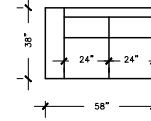

SOFA PLUS
 W:110" D:38" H:33"
 AH: 22" SD: 22"
 SH: 17.5"

SOFA PLUS B
 W:100" D:38" H:33"
 AH: 22" SD: 22"
 SH: 17.5"

SOFA
 W:92" D:38" H:33"
 AH: 22" SD: 22"
 SH: 17.5"

SOFA B
 W:82" D:38" H:33"
 AH: 22" SD: 22"
 SH: 17.5"

LOVE SEAT
 W:68" D:38"
 H:33" AH: 22"
 SD: 22"
 SH: 17.5"

LOVE SEAT B
 W:58" D:38"
 H:33" AH: 22"
 SD: 22"
 SH: 17.5"

LOVE SEAT B
 W:80" D:38"
 H:33" AH: 22"
 SD: 22"
 SH: 17.5"

CHAIR
 W:44"
 D:38"
 H:33"
 AH: 22"
 SD: 22"
 SH: 17.5"

CHAIR & HALF
 W:53"
 D:38"
 H:33"
 AH: 22"
 SD: 22"
 SH: 17.5"

CHAISE LOUNGE
 W:34"
 D: 64"
 H:33"
 AH: 22"
 SD: 46"
 SH: 17.5"

CHAISE OTTOMAN LOUNGE GRAND
 W:24"
 D:26"
 H:18"
 W:40"
 D: 64"
 H:33"
 AH: 22"
 SD: 46"
 SH: 17.5"