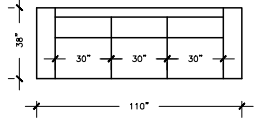

SOFA PLUS
 W:110" D:38" H:33"
 AH: 22" SD: 22"
 SH: 17.5"

SOFA PLUS B
 W:100" D:38" H:33"
 AH: 22" SD: 22"
 SH: 17.5"

SOFA
 W:92" D:38" H:33"
 AH: 22" SD: 22"
 SH: 17.5"

SOFA B
 W:82" D:38" H:33"
 AH: 22" SD: 22"
 SH: 17.5"

LOVE SEAT
 W:68" D:38"
 H:33" AH: 22"
 SD: 22"
 SH: 17.5"

LOVE SEAT B
 W:58" D:38"
 H:33" AH: 22"
 SD: 22"
 SH: 17.5"

LOVE SEAT B
 W:80" D:38"
 H:33" AH: 22"
 SD: 22"
 SH: 17.5"

CHAIR
 W:44"
 D:38"
 H:33"
 AH: 22"
 SD: 22"
 SH: 17.5"

CHAIR & HALF
 W:53"
 D:38"
 H:33"
 AH: 22"
 SD: 22"
 SH: 17.5"

CHAISE LOUNGE
 W:34"
 D: 64"
 H:33"
 AH: 22"
 SD: 46"
 SH: 17.5"

CHAISE OTTOMAN LOUNGE GRAND
 W:24"
 D:26"
 H:18"
 W:40"
 D: 64"
 H:33"
 AH: 22"
 SD: 46"
 SH: 17.5"