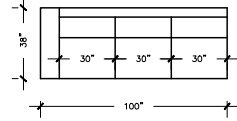

SOFA PLUS
 W:110" D:38" H:33"
 AH: 22" SD: 22"
 SH: 17.5"

SOFA PLUS B
 W:100" D:38" H:33"
 AH: 22" SD: 22"
 SH: 17.5"

SOFA
 W:92" D:38" H:33"
 AH: 22" SD: 22"
 SH: 17.5"

SOFA B
 W:82" D:38" H:33"
 AH: 22" SD: 22"
 SH: 17.5"

LOVE SEAT
 W:68" D:38"
 H:33" AH: 22"
 SD: 22"
 SH: 17.5"

LOVE SEAT B
 W:58" D:38"
 H:33" AH: 22"
 SD: 22"
 SH: 17.5"

LOVE SEAT B
 W:80" D:38"
 H:33" AH: 22"
 SD: 22"
 SH: 17.5"

CHAIR
 W:44"
 D:38"
 H:33"
 AH: 22"
 SD: 22"
 SH: 17.5"

CHAIR & HALF
 W:53"
 D:38"
 H:33"
 AH: 22"
 SD: 22"
 SH: 17.5"

CHAISE LOUNGE
 W:34"
 D: 64"
 H:33"
 AH: 22"
 SD: 46"
 SH: 17.5"

CHAISE OTTOMAN LOUNGE GRAND
 W:24"
 D:26"
 H:18"
 W:40"
 D: 64"
 H:33"
 AH: 22"
 SD: 46"
 SH: 17.5"