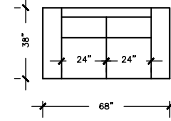

SOFA PLUS
 W:110" D:38" H:33"
 AH: 22" SD: 22"
 SH: 17.5"

SOFA PLUS B
 W:100" D:38" H:33"
 AH: 22" SD: 22"
 SH: 17.5"

SOFA
 W:92" D:38" H:33"
 AH: 22" SD: 22"
 SH: 17.5"

SOFA B
 W:82" D:38" H:33"
 AH: 22" SD: 22"
 SH: 17.5"

LOVE SEAT
 W:68" D:38"
 H:33" AH: 22"
 SD: 22"
 SH: 17.5"

LOVE SEAT B
 W:58" D:38"
 H:33" AH: 22"
 SD: 22"
 SH: 17.5"

LOVE SEAT B
 W:80" D:38"
 H:33" AH: 22"
 SD: 22"
 SH: 17.5"

CHAIR
 W:44"
 D:38"
 H:33"
 AH: 22"
 SD: 22"
 SH: 17.5"

CHAIR & HALF
 W:53"
 D:38"
 H:33"
 AH: 22"
 SD: 22"
 SH: 17.5"

CHAISE LOUNGE
 W:34"
 D: 64"
 H:33"
 AH: 22"
 SD: 46"
 SH: 17.5"

CHAISE OTTOMAN LOUNGE GRAND
 W:24"
 D:26"
 H:18"
 W:40"
 D: 64"
 H:33"
 AH: 22"
 SD: 46"
 SH: 17.5"