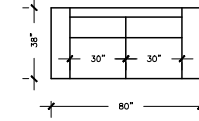

SOFA PLUS
 W:110" D:38" H:33"
 AH: 22" SD: 22"
 SH: 17.5"

SOFA PLUS B
 W:100" D:38" H:33"
 AH: 22" SD: 22"
 SH: 17.5"

SOFA
 W:92" D:38" H:33"
 AH: 22" SD: 22"
 SH: 17.5"

SOFA B
 W:82" D:38" H:33"
 AH: 22" SD: 22"
 SH: 17.5"

LOVE SEAT
 W:68" D:38"
 H:33" AH: 22"
 SD: 22"
 SH: 17.5"

LOVE SEAT B
 W:58" D:38"
 H:33" AH: 22"
 SD: 22"
 SH: 17.5"

LOVE SEAT B
 W:80" D:38"
 H:33" AH: 22"
 SD: 22"
 SH: 17.5"

CHAIR
 W:44"
 D:38"
 H:33"
 AH: 22"
 SD: 22"
 SH: 17.5"

CHAIR & HALF
 W:53"
 D:38"
 H:33"
 AH: 22"
 SD: 22"
 SH: 17.5"

CHAISE LOUNGE
 W:34"
 D: 64"
 H:33"
 AH: 22"
 SD: 46"
 SH: 17.5"

CHAISE OTTOMAN LOUNGE GRAND
 W:24"
 D:26"
 H:18"
 W:40"
 D: 64"
 H:33"
 AH: 22"
 SD: 46"
 SH: 17.5"