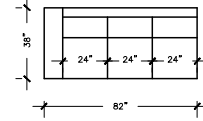

SOFA PLUS
 W:110" D:38" H:33"
 AH: 22" SD: 22"
 SH: 17.5"

SOFA PLUS B
 W:100" D:38" H:33"
 AH: 22" SD: 22"
 SH: 17.5"

SOFA
 W:92" D:38" H:33"
 AH: 22" SD: 22"
 SH: 17.5"

SOFA B
 W:82" D:38" H:33"
 AH: 22" SD: 22"
 SH: 17.5"

LOVE SEAT
 W:68" D:38"
 H:33" AH: 22"
 SD: 22"
 SH: 17.5"

LOVE SEAT B
 W:58" D:38"
 H:33" AH: 22"
 SD: 22"
 SH: 17.5"

LOVE SEAT B
 W:80" D:38"
 H:33" AH: 22"
 SD: 22"
 SH: 17.5"

CHAIR
 W:44"
 D:38"
 H:33"
 AH: 22"
 SD: 22"
 SH: 17.5"

CHAIR & HALF
 W:53"
 D:38"
 H:33"
 AH: 22"
 SD: 22"
 SH: 17.5"

CHAISE LOUNGE
 W:34"
 D: 64"
 H:33"
 AH: 22"
 SD: 46"
 SH: 17.5"

CHAISE OTTOMAN LOUNGE GRAND
 W:24"
 D:26"
 H:18"
 W:40"
 D: 64"
 H:33"
 AH: 22"
 SD: 46"
 SH: 17.5"