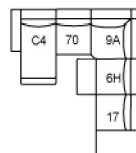

6H Armless Power Recliner w/ Power Headrest
33 x 42 x 31"
84 x 107 x 79 cm

70 Armless Chair
33 x 42 x 31"
84 x 107 x 79 cm

9A Corner Square w Movable HeadR
48 x 48 x 31"
122 x 122 x 79 cm

C3 RHF PWR Reclining Chaise
C4 LHF PWR Reclining Chaise
42 x 64 x 31"
107 x 163 x 79 cm

K3 Console with Storage
13 x 41 x 27"
34 x 103 x 68 cm

6P RHF Power Recliner w/ Power Headrest
7P LHF Power Recliner w/ Power Headrest
42 x 42 x 31"
107 x 107 x 79 cm

POPULAR CONFIGURATIONS

7P/K3/70/9A/70/6P
136 x 123"
346 x 313 cm

7P/6H/9A/70/6P
122 x 122"
310 x 310 cm

7P/K3/70/9A/70/C3
136 x 123"
346 x 313 cm

C4/70/9A/6H/17
123 x 139"
313 x 354 cm

DIMENSIONS

Seat Depth: 23" / 58 cm
Seat Height: 19" / 50 cm
Arm Depth: 41" / 104 cm
Arm Height: 24" / 60 cm
Reclined Depth: 62" / 158 cm

Dimensions shown as Width x Depth x Height.

Dimensions are correct at the time of printing and are subject to change without notice. Actual measurements for each item may vary from what is shown here. Please allow up to a +/- 1 inch difference. Availability may vary by region.