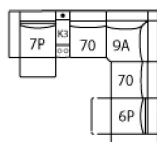

6H Armless Power Recliner w/ Power Headrest
33 x 42 x 31"
84 x 107 x 79 cm

70 Armless Chair
33 x 42 x 31"
84 x 107 x 79 cm

9A Corner Square w Movable HeadR
48 x 48 x 31"
122 x 122 x 79 cm

C3 RHF PWR Reclining Chaise
C4 LHF PWR Reclining Chaise
42 x 64 x 31"
107 x 163 x 79 cm

K3 Console with Storage
13 x 41 x 27"
34 x 103 x 68 cm

6P RHF Power Recliner w/ Power Headrest
7P LHF Power Recliner w/ Power Headrest
42 x 42 x 31"
107 x 107 x 79 cm

POPULAR CONFIGURATIONS

7P/K3/70/9A/70/6P
136 x 123"
346 x 313 cm

7P/6H/9A/70/6P
122 x 122"
310 x 310 cm

7P/K3/70/9A/70/C3
136 x 123"
346 x 313 cm

C4/70/9A/6H/17
123 x 139"
313 x 354 cm

DIMENSIONS

Seat Depth: 23" / 58 cm
Seat Height: 19" / 50 cm
Arm Depth: 41" / 104 cm
Arm Height: 24" / 60 cm
Reclined Depth: 62" / 158 cm

Dimensions shown as Width x Depth x Height.

Dimensions are correct at the time of printing and are subject to change without notice. Actual measurements for each item may vary from what is shown here. Please allow up to a +/- 1 inch difference. Availability may vary by region.