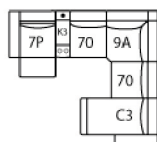

6H Armless Power Recliner w/ Power Headrest
33 x 42 x 31"
84 x 107 x 79 cm

70 Armless Chair
33 x 42 x 31"
84 x 107 x 79 cm

9A Corner Square w Movable HeadR
48 x 48 x 31"
122 x 122 x 79 cm

C3 RHF PWR Reclining Chaise
C4 LHF PWR Reclining Chaise
42 x 64 x 31"
107 x 163 x 79 cm

K3 Console with Storage
13 x 41 x 27"
34 x 103 x 68 cm

6P RHF Power Recliner w/ Power Headrest
7P LHF Power Recliner w/ Power Headrest
42 x 42 x 31"
107 x 107 x 79 cm

POPULAR CONFIGURATIONS

7P/K3/70/9A/70/6P
136 x 123"
346 x 313 cm

7P/6H/9A/70/6P
122 x 122"
310 x 310 cm

7P/K3/70/9A/70/C3
136 x 123"
346 x 313 cm

C4/70/9A/6H/17
123 x 139"
313 x 354 cm

DIMENSIONS

Seat Depth: 23" / 58 cm
Seat Height: 19" / 50 cm
Arm Depth: 41" / 104 cm
Arm Height: 24" / 60 cm
Reclined Depth: 62" / 158 cm

Dimensions shown as Width x Depth x Height.

Dimensions are correct at the time of printing and are subject to change without notice. Actual measurements for each item may vary from what is shown here. Please allow up to a +/- 1 inch difference. Availability may vary by region.