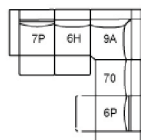

6H Armless Power Recliner w/ Power Headrest
33 x 42 x 31"
84 x 107 x 79 cm

70 Armless Chair
33 x 42 x 31"
84 x 107 x 79 cm

9A Corner Square w Movable HeadR
48 x 48 x 31"
122 x 122 x 79 cm

C3 RHF PWR Reclining Chaise
C4 LHF PWR Reclining Chaise
42 x 64 x 31"
107 x 163 x 79 cm

K3 Console with Storage
13 x 41 x 27"
34 x 103 x 68 cm

6P RHF Power Recliner w/ Power Headrest
7P LHF Power Recliner w/ Power Headrest
42 x 42 x 31"
107 x 107 x 79 cm

POPULAR CONFIGURATIONS

7P/K3/70/9A/70/6P
136 x 123"
346 x 313 cm

7P/6H/9A/70/6P
122 x 122"
310 x 310 cm

7P/K3/70/9A/70/C3
136 x 123"
346 x 313 cm

C4/70/9A/6H/17
123 x 139"
313 x 354 cm

DIMENSIONS

Seat Depth: 23" / 58 cm
Seat Height: 19" / 50 cm
Arm Depth: 41" / 104 cm
Arm Height: 24" / 60 cm
Reclined Depth: 62" / 158 cm

Dimensions shown as Width x Depth x Height.

Dimensions are correct at the time of printing and are subject to change without notice. Actual measurements for each item may vary from what is shown here. Please allow up to a +/- 1 inch difference. Availability may vary by region.