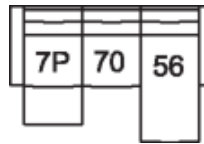

58 Console Loveseat Manual  
Recliner  
68 Console Loveseat Power  
Recliner  
78 x 40 x 41"  
197 x 101 x 102 cm

76 RHF Manual Recliner  
6P RHF Power Recliner  
77 LHF Manual Recliner  
7P LHF Power Recliner  
41 x 40 x 41"  
102 x 101 x 102 cm

## POPULAR CONFIGURATIONS

7P/70/09/70/6P  
121 x 121"  
308 x 308 cm

7P/70/09/W2/70/6P  
134 x 121"  
341 x 308 cm

7P/W1/70/70/W1/6P  
131 x 131"  
333 x 333 cm

7P/70/56  
108 x 66"  
275 x 168 cm

## DIMENSIONS

Seat Depth: 21" / 52 cm  
Seat Height: 19" / 50 cm  
Arm Depth: 35" / 90 cm  
Arm Height: 24" / 62 cm  
Reclined Depth: 66" / 167 cm

Dimensions shown as Width x Depth x Height.

Dimensions are correct at the time of printing and are subject to change without notice. Actual measurements for each item may vary from what is shown here. Please allow up to a +/- 1 inch difference. Availability may vary by region.