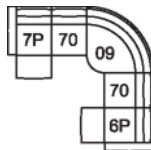

POPULAR CONFIGURATIONS

7P/70/09/70/6P
121 x 121"
308 x 308 cm