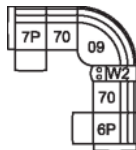

W2 Console w/Storage  
14 x 40 x 35"  
34 x 102 x 89 cm

32 Rocker Manual Recliner  
31 Wallhugger Power Recliner  
33 Swivel Rocker Manual  
Recliner  
35 Wallhugger Manual  
Recliner  
39 Rocker Power Recliner  
42 x 40 x 41"  
106 x 101 x 102 cm  
IA: 23" / 58 cm

58 Console Loveseat Manual  
Recliner  
68 Console Loveseat Power  
Recliner  
78 x 40 x 41"  
197 x 101 x 102 cm

76 RHF Manual Recliner  
6P RHF Power Recliner  
77 LHF Manual Recliner  
7P LHF Power Recliner  
41 x 40 x 41"  
102 x 101 x 102 cm

## POPULAR CONFIGURATIONS

7P/70/09/70/6P  
121 x 121"  
308 x 308 cm

7P/70/09/W2/70/6P  
134 x 121"  
341 x 308 cm

7P/W1/70/70/W1/6P  
131 x 131"  
333 x 333 cm

7P/70/56  
108 x 66"  
275 x 168 cm

## DIMENSIONS

Seat Depth: 21" / 52 cm  
Seat Height: 19" / 50 cm  
Arm Depth: 35" / 90 cm  
Arm Height: 24" / 62 cm  
Reclined Depth: 66" / 167 cm

Dimensions shown as Width x Depth x Height.

Dimensions are correct at the time of printing and are subject to change without notice. Actual measurements for each item may vary from what is shown here. Please allow up to a +/- 1 inch difference. Availability may vary by region.