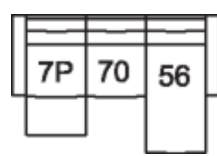

W2 Console w/Storage  
14 x 40 x 35"  
34 x 102 x 89 cm

32 Rocker Manual Recliner  
31 Wallhugger Power Recliner  
33 Swivel Rocker Manual  
Recliner  
35 Wallhugger Manual  
Recliner  
39 Rocker Power Recliner  
42 x 40 x 41"  
106 x 101 x 102 cm  
IA: 23" / 58 cm

58 Console Loveseat Manual  
Recliner  
68 Console Loveseat Power  
Recliner  
78 x 40 x 41"  
197 x 101 x 102 cm

76 RHF Manual Recliner  
6P RHF Power Recliner  
77 LHF Manual Recliner  
7P LHF Power Recliner  
41 x 40 x 41"  
102 x 101 x 102 cm

## POPULAR CONFIGURATIONS

7P/70/09/70/6P  
121 x 121"  
308 x 308 cm

7P/70/09/W2/70/6P  
134 x 121"  
341 x 308 cm

7P/70/56  
108 x 66"  
275 x 168 cm

## DIMENSIONS

Seat Depth: 21" / 52 cm  
Seat Height: 19" / 50 cm  
Arm Depth: 35" / 90 cm  
Arm Height: 24" / 62 cm  
Reclined Depth: 66" / 167 cm

Dimensions shown as Width x Depth x Height.

Dimensions are correct at the time of printing and are subject to change without notice. Actual measurements for each item may vary from what is shown here. Please allow up to a +/- 1 inch difference. Availability may vary by region.