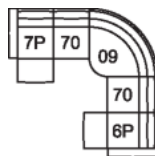

POPULAR CONFIGURATIONS

7P/70/09/70/6P
121 x 121"
308 x 308 cm