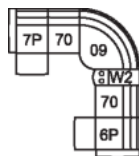

W2 Console w/Storage  
14 x 40 x 35"  
34 x 102 x 89 cm

32 Rocker Manual Recliner  
31 Wallhugger Power Recliner  
33 Swivel Rocker Manual  
Recliner  
35 Wallhugger Manual  
Recliner  
39 Rocker Power Recliner  
42 x 40 x 41"  
106 x 101 x 102 cm  
IA: 23" / 58 cm

58 Console Loveseat Manual  
Recliner  
68 Console Loveseat Power  
Recliner  
78 x 40 x 41"  
197 x 101 x 102 cm

76 RHF Manual Recliner  
6P RHF Power Recliner  
77 LHF Manual Recliner  
7P LHF Power Recliner  
41 x 40 x 41"  
102 x 101 x 102 cm

## POPULAR CONFIGURATIONS

7P/70/09/70/6P  
121 x 121"  
308 x 308 cm

7P/70/09/W2/70/6P  
134 x 121"  
341 x 308 cm

7P/70/56  
108 x 66"  
275 x 168 cm

## DIMENSIONS

Seat Depth: 21" / 52 cm  
Seat Height: 19" / 50 cm  
Arm Depth: 35" / 90 cm  
Arm Height: 24" / 62 cm  
Reclined Depth: 66" / 167 cm

Dimensions shown as Width x Depth x Height.

Dimensions are correct at the time of printing and are subject to change without notice. Actual measurements for each item may vary from what is shown here. Please allow up to a +/- 1 inch difference. Availability may vary by region.